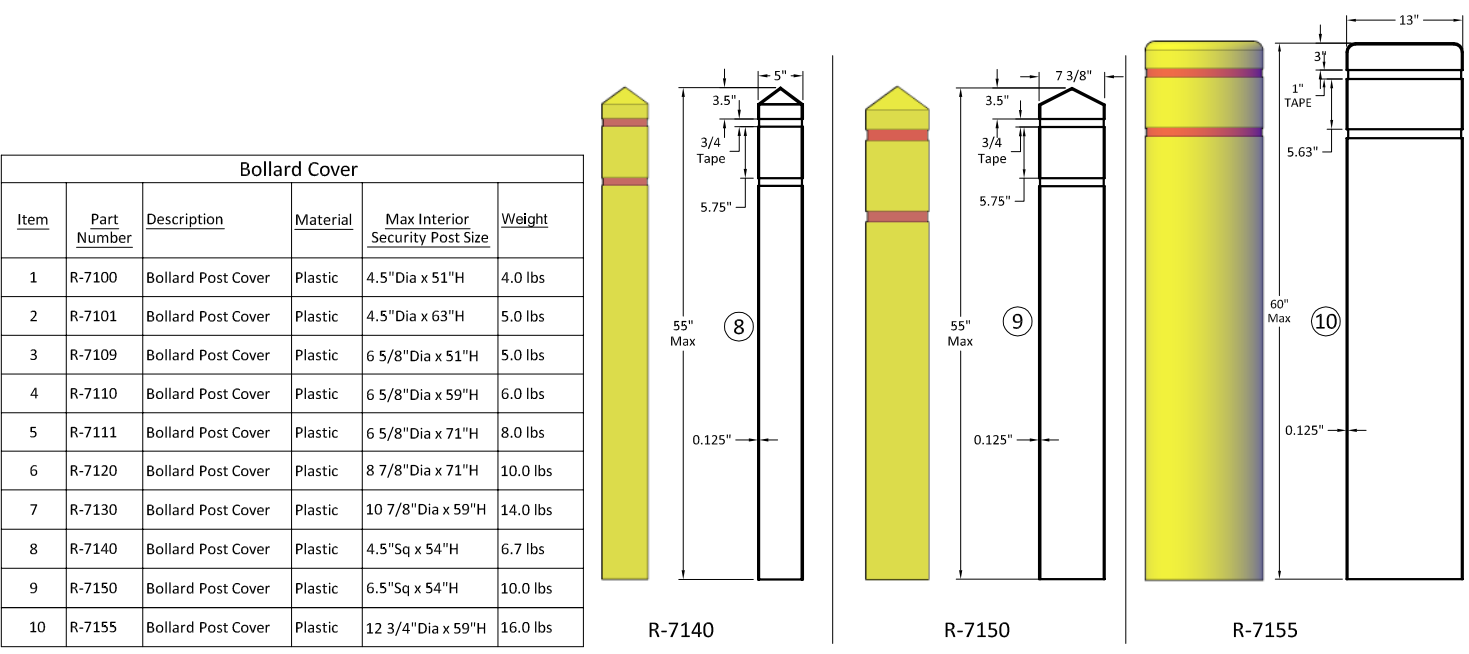

# Plastic Bollards Cover

Bollard Cover					
Item	Part Number	Description	Material	Max Interior Security Post Size	Weight
1	R-7100	Bollard Post Cover	Plastic	4.5"Dia x 51"H	4.0 lbs
2	R-7101	Bollard Post Cover	Plastic	4.5"Dia x 63"H	5.0 lbs
3	R-7109	Bollard Post Cover	Plastic	6 5/8"Dia x 51"H	5.0 lbs
4	R-7110	Bollard Post Cover	Plastic	6 5/8"Dia x 59"H	6.0 lbs
5	R-7111	Bollard Post Cover	Plastic	6 5/8"Dia x 71"H	8.0 lbs
6	R-7120	Bollard Post Cover	Plastic	8 7/8"Dia x 71"H	10.0 lbs
7	R-7130	Bollard Post Cover	Plastic	10 7/8"Dia x 59"H	14.0 lbs
8	R-7140	Bollard Post Cover	Plastic	4.5"Sq x 54"H	6.7 lbs
9	R-7150	Bollard Post Cover	Plastic	6.5"Sq x 54"H	10.0 lbs
10	R-7155	Bollard Post Cover	Plastic	12 3/4"Dia x 59"H	16.0 lbs

SCALE	NTS	DRAWING NUMBER	SIZE	REV.
DESIGN		R-7100/01/09/10/11/20/30/40/50/55	A	A
DATE	02/21/2014			