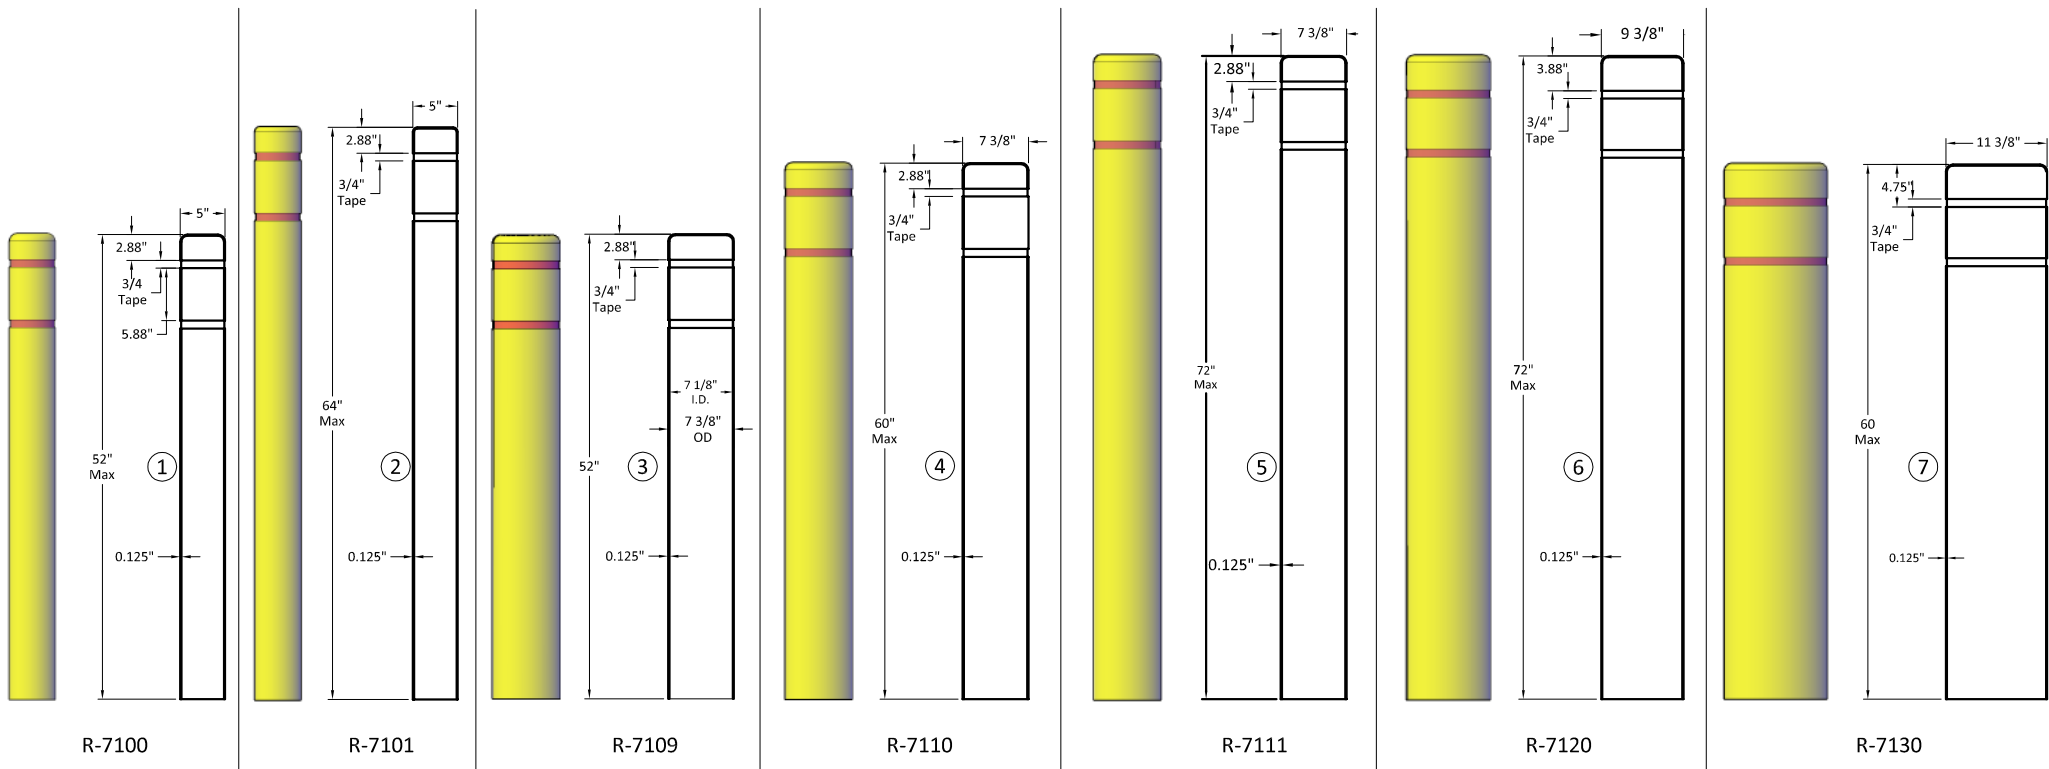

# Plastic Bollards Cover

Bollard Cover					
Item	Part Number	Description	Material	Max Interior Security Post Size	Weight
1	R-7100	Bollard Post Cover	Plastic	4.5"Dia x 51"H	4.0 lbs
2	R-7101	Bollard Post Cover	Plastic	4.5"Dia x 63"H	5.0 lbs
3	R-7109	Bollard Post Cover	Plastic	6 5/8"Dia x 51"H	5.0 lbs
4	R-7110	Bollard Post Cover	Plastic	6 5/8"Dia x 59"H	6.0 lbs
5	R-7111	Bollard Post Cover	Plastic	6 5/8"Dia x 71"H	8.0 lbs
6	R-7120	Bollard Post Cover	Plastic	8 7/8"Dia x 71"H	10.0 lbs
7	R-7130	Bollard Post Cover	Plastic	10 7/8"Dia x 59"H	14.0 lbs
8	R-7140	Bollard Post Cover	Plastic	4.5"Sq x 54"H	6.7 lbs
9	R-7150	Bollard Post Cover	Plastic	6.5"Sq x 54"H	10.0 lbs
10	R-7155	Bollard Post Cover	Plastic	12 3/4"Dia x 59"H	16.0 lbs

REV	DATE	DESCRIPTION	DR

**RELIANCE FOUNDRY**  
INCORPORATED

Unit 207, 6450 - 148 Street, Surrey, BC V3S 7G7, Canada  
 1-888-735-5680 info@reliance-foundry.com  
<http://www.reliance-foundry.com>

**Plastic Bollards Cover, Model R-71XX Series**

SCALE	NTS	DRAWING NUMBER	SIZE	REV.
DESIGN		R-7100/01/09/10/11/20/30/40/50/55	A	A
DATE	02/21/2014			