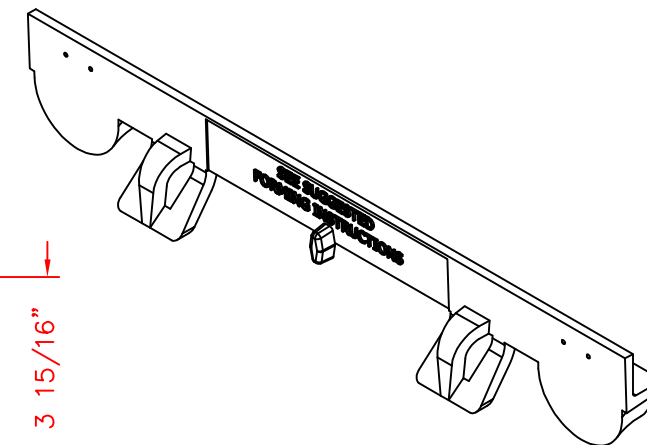

Frame R-4990-AX Thru R-4990-HX

TOP VIEW

FRONT VIEW

BACK VIEW

General Description:

24" Long x 1 1/2"
Type B Side PC. Frame

Specifications:

Length: 24"
Seat Height: 1 1/2"
Weight: 8lbs
Material: Cast Gray Iron
ASTM A-48, Class 35B