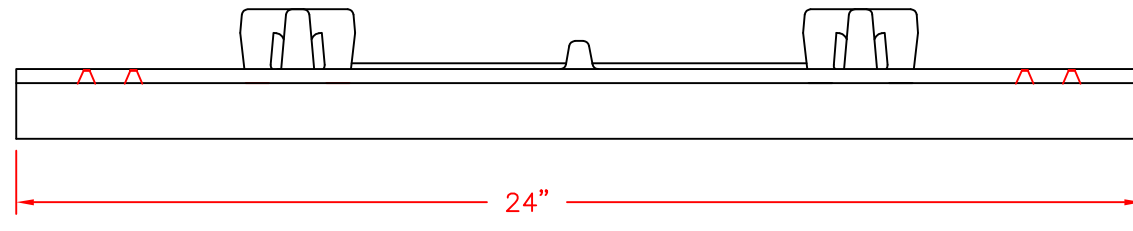

Frame R-4990-AX Thru R-4990-HX

TOP VIEW

FRONT VIEW

BACK VIEW

General Description:

24" Long x 1 1/2"
Type B Side PC. Frame

Specifications:

Length: 24"
Seat Height: 1 1/2"
Weight: 8lbs
Material: Cast Gray Iron
ASTM A-48, Class 35B

Finish:

- Black

RELIANCE FOUNDRY
— SINCE 1925 —

Unit 207, 6450 - 148 Street, Surrey, BC V3S 7G7, Canada
1-877-789-3245 info@reliance-foundry.com
www.reliance-foundry.com

TITLE		
Type B Side PC. Frame		
SIZE C	DWG NO 06452415	REV C1
NOT TO SCALE	SHEET 1 OF 1	