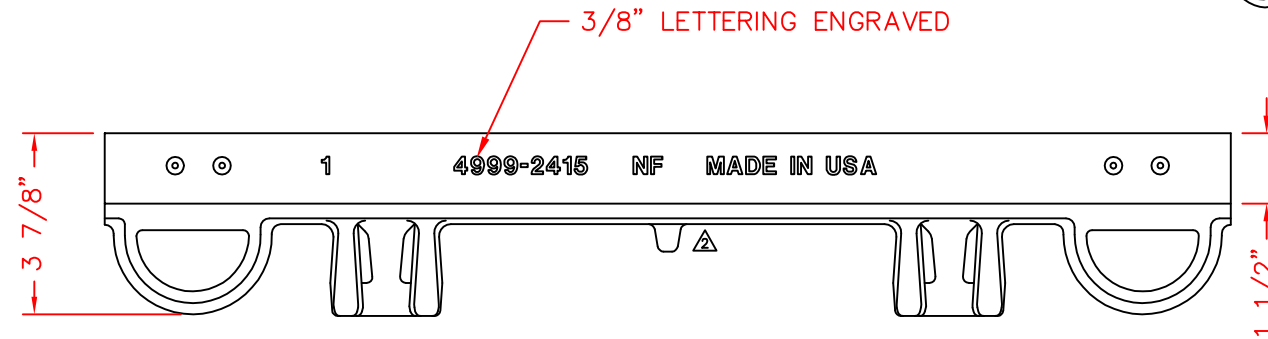

Frame R-4990-AX Thru R-4990-HX

TOP VIEW

FRONT VIEW

BACK VIEW

General Description:

24" Long x 1 1/2"
Type B Side PC. Frame

Specifications:

Length: 24"
Seat Height: 1 1/2"
Weight: 8lbs
Material: Cast Gray Iron
ASTM A-48, Class 35B

Finish:

- Black

RELIANCE FOUNDRY
— SINCE 1925 —

Unit 207, 6450 - 148 Street, Surrey, BC V3S 7G7, Canada
1-877-789-3245 info@reliance-foundry.com
www.reliance-foundry.com

TITLE		
Type B Side PC. Frame		
SIZE C	DWG NO 06452415	REV C1
NOT TO SCALE	SHEET 1 OF 1	