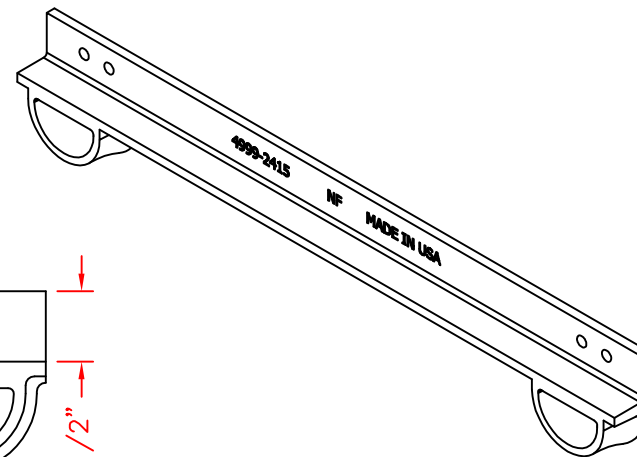

Frame R-4990-AX Thru R-4990-HX

TOP VIEW

FRONT VIEW

BACK VIEW

General Description:

24" Long x 1 1/2"
Type B Side PC. Frame

Specifications:

Length: 24"
Seat Height: 1 1/2"
Weight: 8lbs
Material: Cast Gray Iron
ASTM A-48, Class 35B