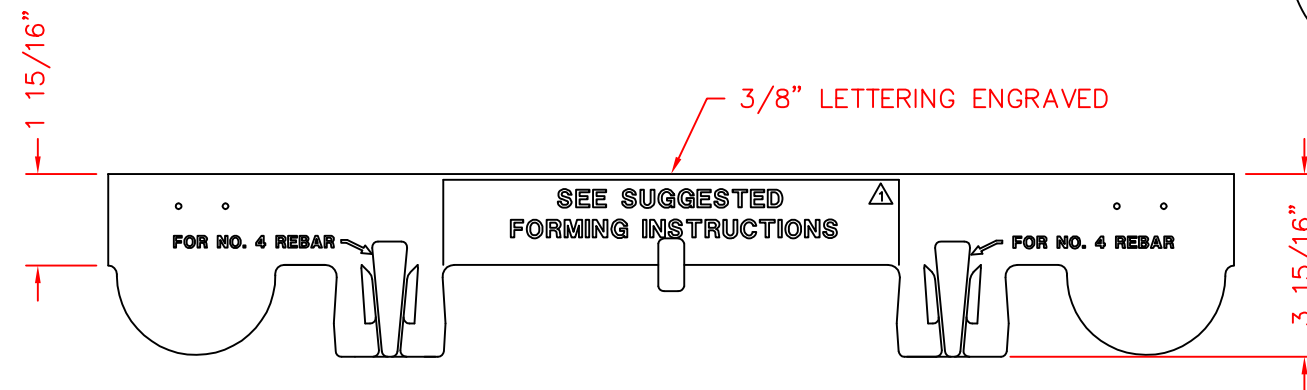

Frame R-4990-AX Thru R-4990-HX

TOP VIEW

FRONT VIEW

BACK VIEW

General Description:

24" Long x 1 1/2"
Type B Side PC. Frame

Specifications:

Length: 24"
Seat Height: 1 1/2"
Weight: 8lbs
Material: Cast Gray Iron
ASTM A-48, Class 35B

Finish:

- Black

RELIANCE FOUNDRY
— SINCE 1925 —

Unit 207, 6450 - 148 Street, Surrey, BC V3S 7G7, Canada
1-877-789-3245 info@reliance-foundry.com
www.reliance-foundry.com

TITLE		
Type B Side PC. Frame		
SIZE C	DWG NO 06452415	REV C1
NOT TO SCALE	SHEET 1 OF 1	