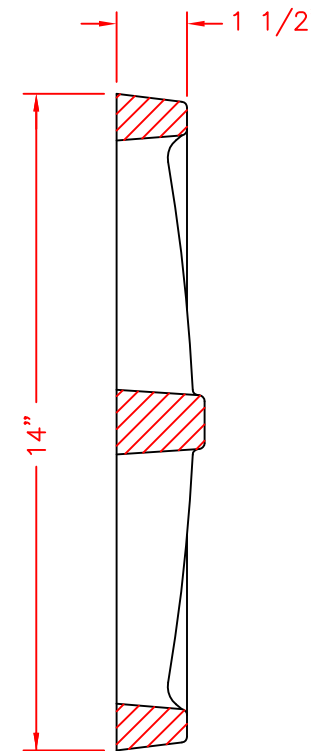

Trench Grate R-4990-DX

3/8" HIGH RAISED FLUSH LETTERS
HELVETICA NARROW FONT STYLE

"PERMA-GRIP"
ANTI-SLIP SURFACE

SECTION A-A

General Description:

R-4990-DX
TYPE P

Specifications:

Length: 24"

Width: 14"

Weight: 89lbs

Material: Cast Gray Iron
ASTM A-48, Class 35B

Finish:

Black

RELIANCE FOUNDRY
— SINCE 1925 —

Unit 207, 6450 - 148 Street, Surrey, BC V3S 7G7, Canada
1-877-789-3245 info@reliance-foundry.com
www.reliance-foundry.com

TITLE

Trench Grate R-4990-DX

SIZE
C

DWG NO

06453149

REV
C1

NOT TO SCALE

SHEET 1 OF 1