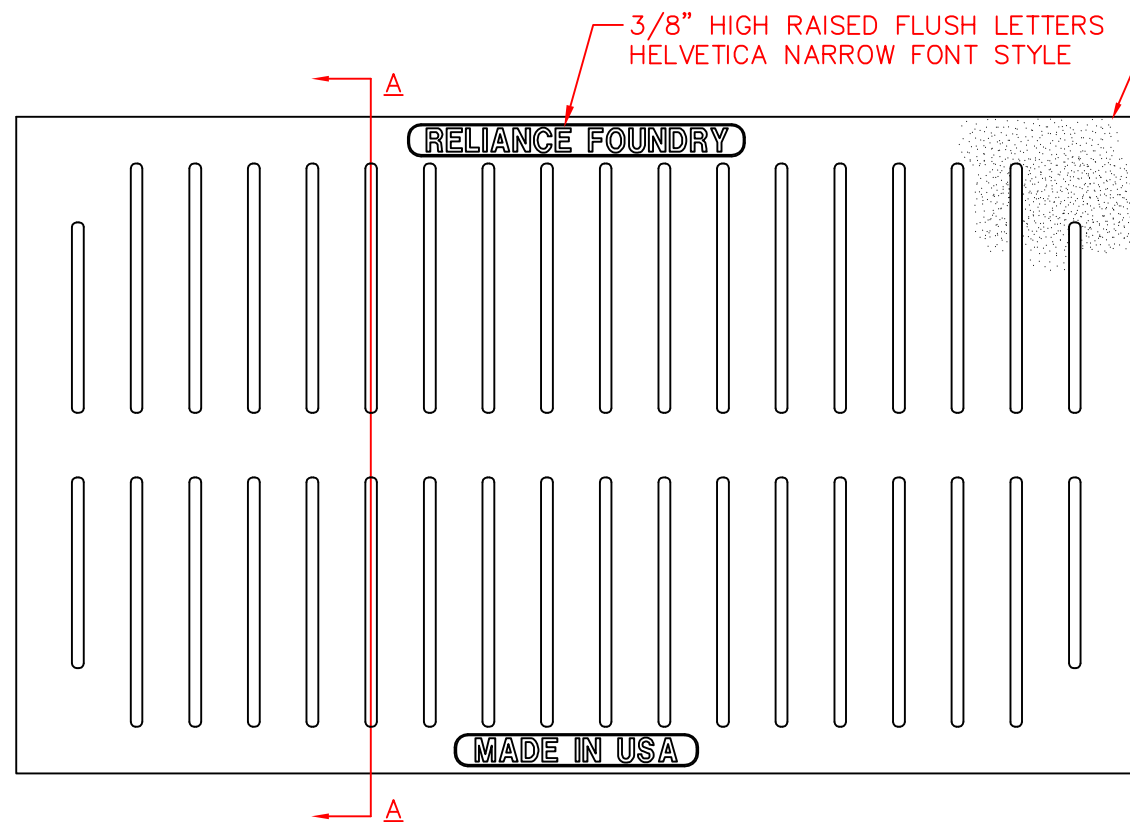

Trench Grate R-4990-DX

3/8" HIGH RAISED FLUSH LETTERS
HELVETICA NARROW FONT STYLE

"PERMA-GRIP"
ANTI-SLIP SURFACE

SECTION A-A

General Description:

R-4990-DX
TYPE P

Specifications:

Length: 24"

Width: 14"

Weight: 89lbs

Material: Cast Gray Iron
ASTM A-48, Class 35B

Finish:

Black

RELIANCE FOUNDRY
— SINCE 1925 —

Unit 207, 6450 - 148 Street, Surrey, BC V3S 7G7, Canada
1-877-789-3245 info@reliance-foundry.com
www.reliance-foundry.com

TITLE

Trench Grate R-4990-DX

SIZE
C

DWG NO

06453149

REV
C1

NOT TO SCALE

SHEET 1 OF 1