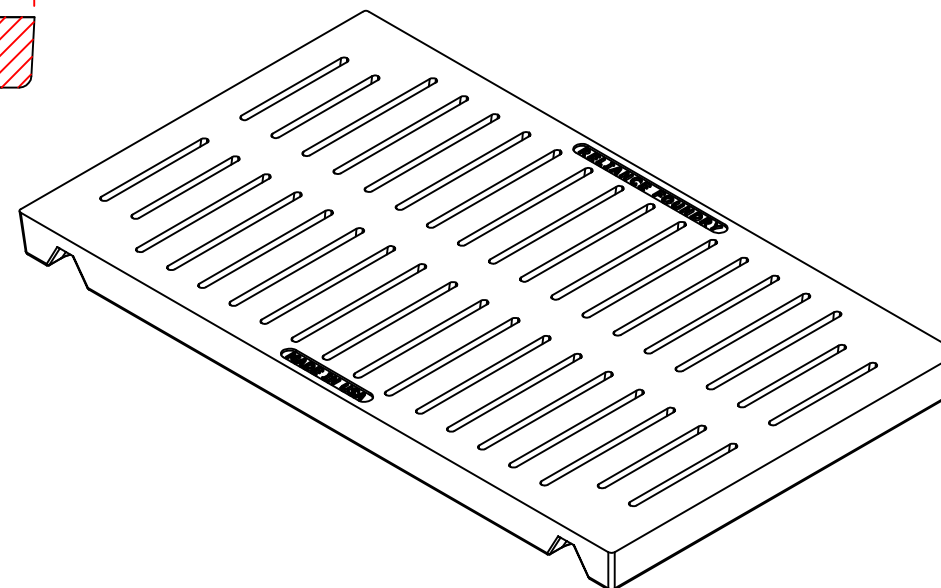

Trench Grate R-4990-DX

3/8" HIGH RAISED FLUSH LETTERS
HELVETICA NARROW FONT STYLE

"PERMA-GRIP"
ANTI-SLIP SURFACE

SECTION A-A

General Description:

R-4990-DX
TYPE P

Specifications:

Length: 24"

Width: 14"

Weight: 89lbs

Material: Cast Gray Iron
ASTM A-48, Class 35B

Finish:

Black

RELIANCE FOUNDRY
— SINCE 1925 —

Unit 207, 6450 - 148 Street, Surrey, BC V3S 7G7, Canada
1-877-789-3245 info@reliance-foundry.com
www.reliance-foundry.com

TITLE

Trench Grate R-4990-DX

SIZE
C

DWG NO

06453149

REV
C1

NOT TO SCALE

SHEET 1 OF 1