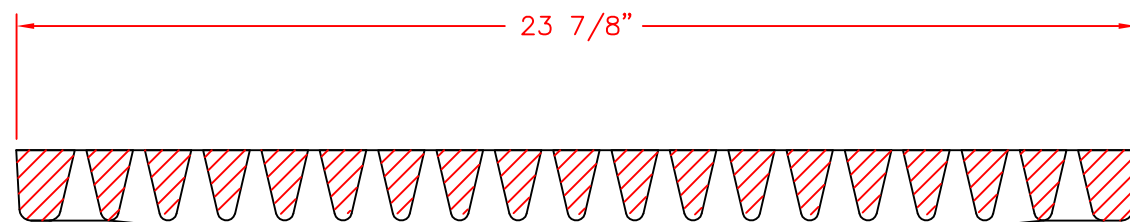

Trench Grate R-4990-DX

3/8" HIGH RAISED FLUSH LETTERS
HELVETICA NARROW FONT STYLE

"PERMA-GRIP"
ANTI-SLIP SURFACE

SECTION A-A

General Description:

R-4990-DX
TYPE P

Specifications:

Length: 24"

Width: 14"

Weight: 89lbs

Material: Cast Gray Iron
ASTM A-48, Class 35B

Finish:

Black

RELIANCE FOUNDRY
— SINCE 1925 —

Unit 207, 6450 - 148 Street, Surrey, BC V3S 7G7, Canada
1-877-789-3245 info@reliance-foundry.com
www.reliance-foundry.com

TITLE

Trench Grate R-4990-DX

SIZE
C

DWG NO

06453149

REV
C1

NOT TO SCALE

SHEET 1 OF 1