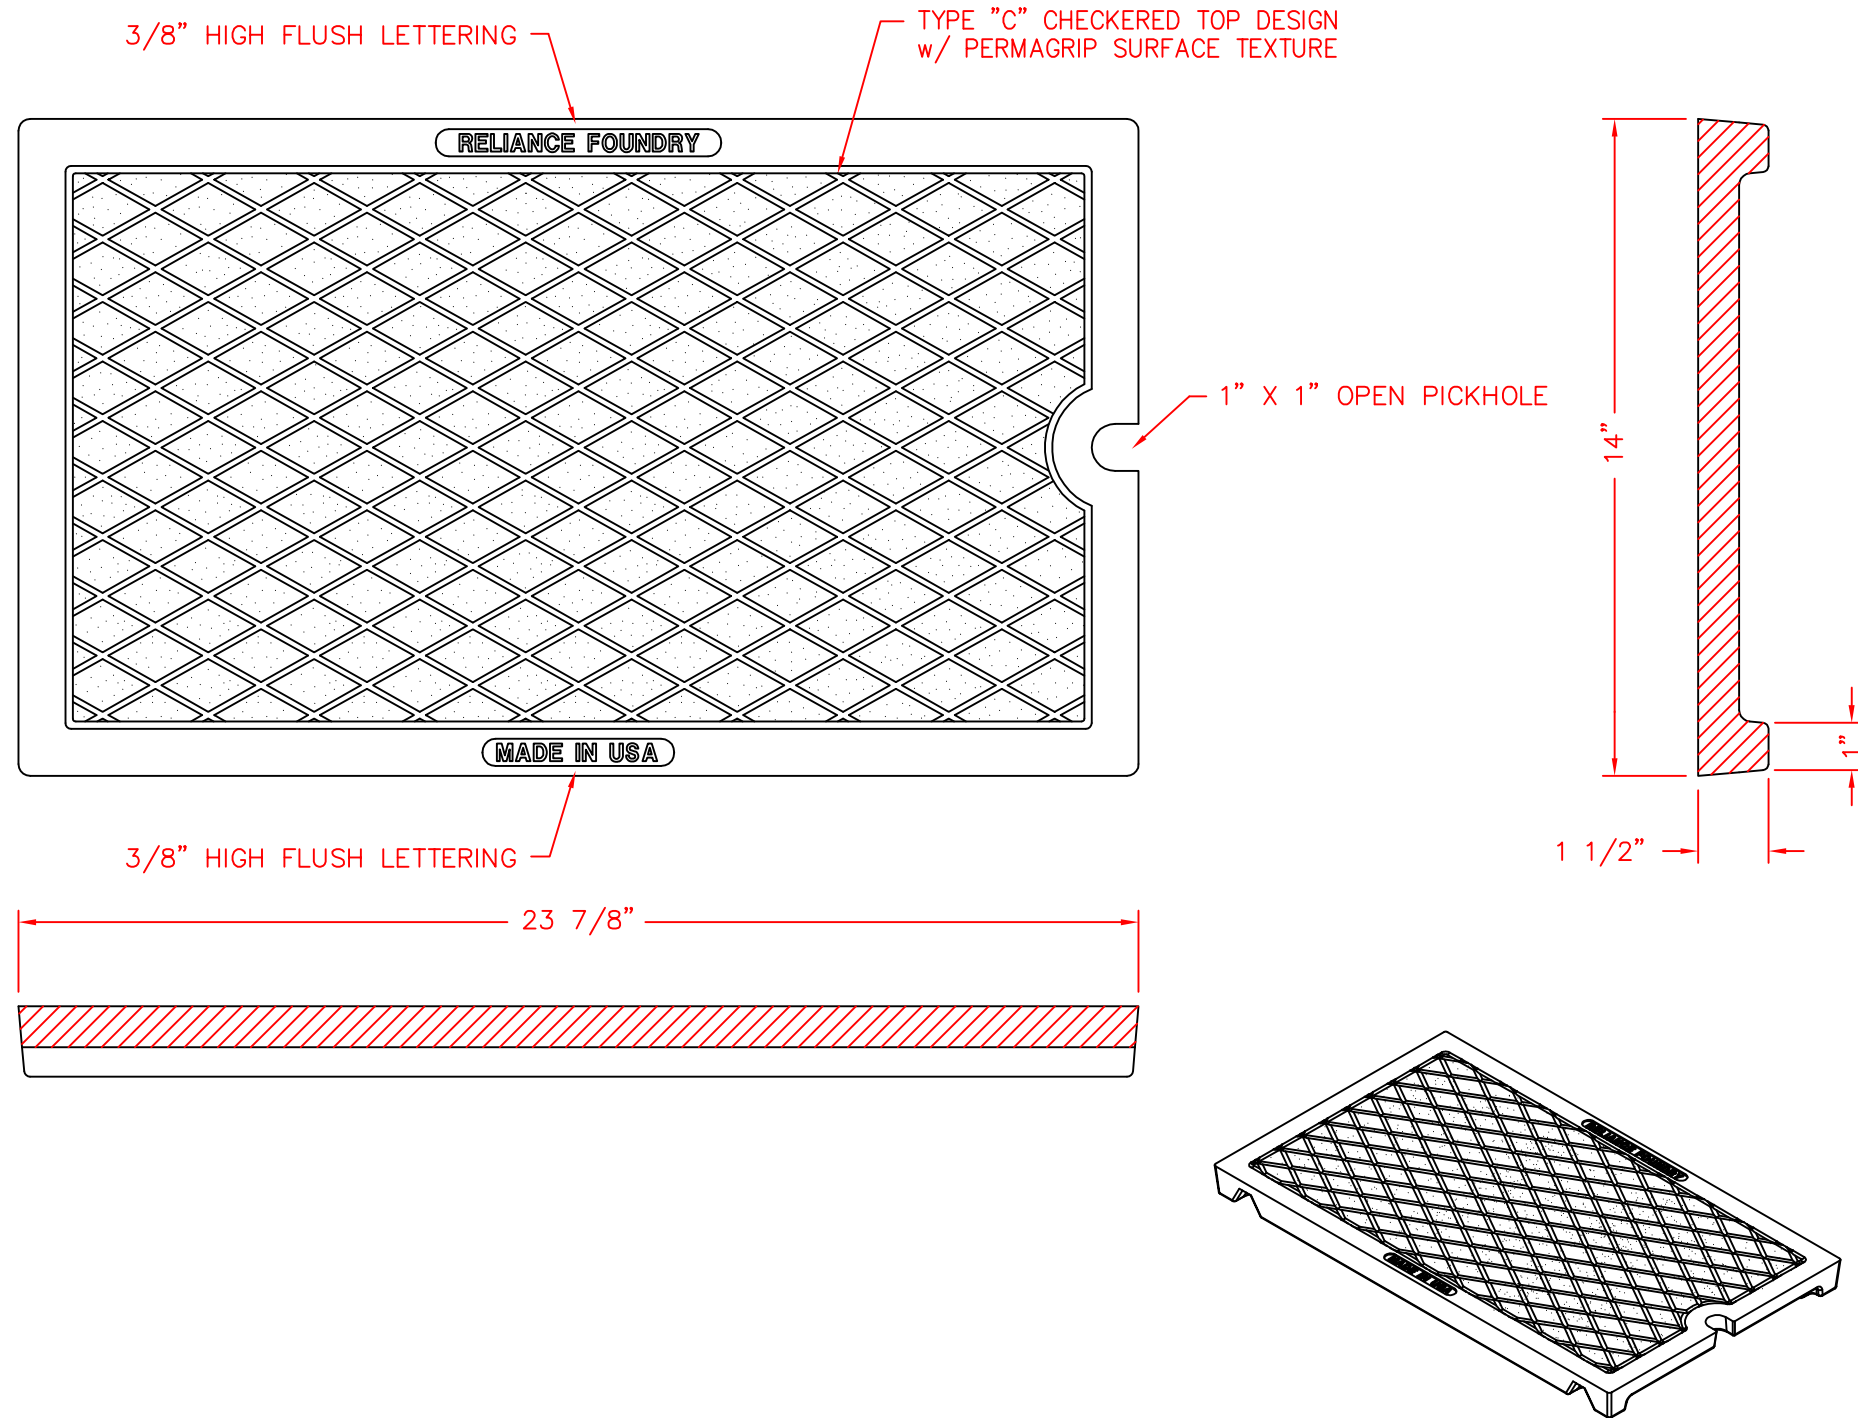

# Trench Grate R-4990-DX

## General Description:

R-4990-DX  
TYPE D

## Specifications:

Length: 24"  
Width: 14"  
Weight: 80lbs  
Material: Cast Gray Iron  
ASTM A-48, Class 35B

TITLE

Trench Grate R-4990-DX

SIZE  
C

DWG NO

06453144

REV  
C1

NOT TO SCALE

SHEET 1 OF 1