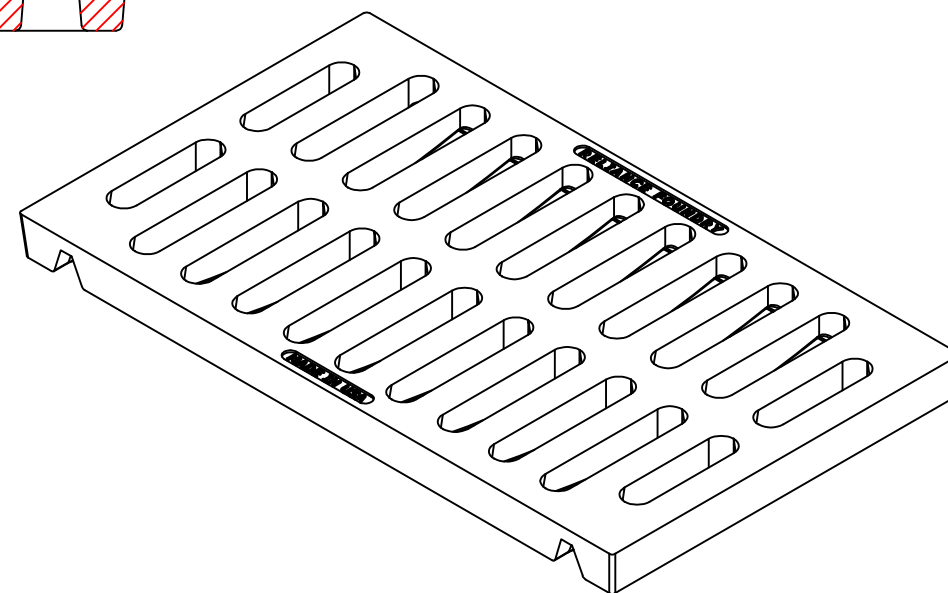

Trench Grate R-4990-DX

General Description:

R-4990-DX
TYPE A

Specifications:

Length: 24"
Width: 14"
Weight: 73lbs
Material: Cast Gray Iron
ASTM A-48, Class 35B

Finish:

- Black

RELIANCE FOUNDRY
— SINCE 1925 —

Unit 207, 6450 - 148 Street, Surrey, BC V3S 7G7, Canada
1-877-789-3245 info@reliance-foundry.com
www.reliance-foundry.com

TITLE
Trench Grate R-4990-DX

SIZE C	DWG NO 06453141	REV C1
-----------	---------------------------	-----------