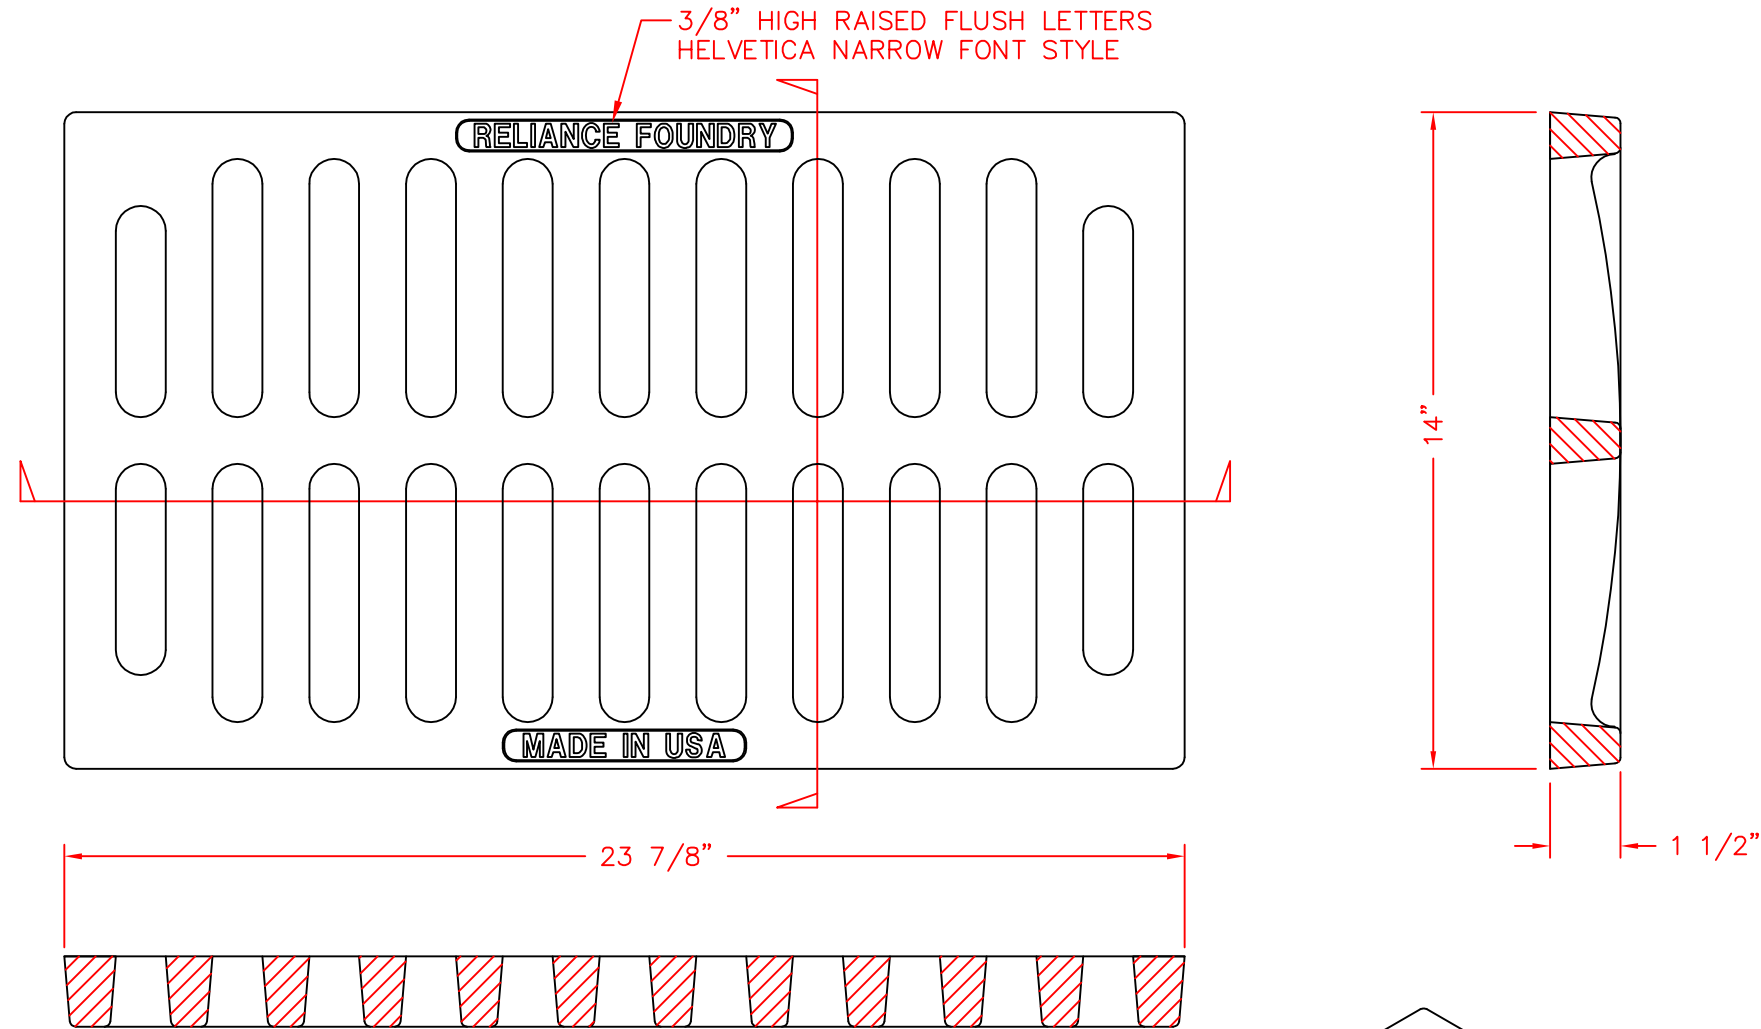

Trench Grate R-4990-DX

General Description:

R-4990-DX
TYPE A

Specifications:

Length: 24"
Width: 14"
Weight: 73lbs
Material: Cast Gray Iron
ASTM A-48, Class 35B

Finish:

- Black

RELIANCE FOUNDRY
— SINCE 1925 —

Unit 207, 6450 - 148 Street, Surrey, BC V3S 7G7, Canada
1-877-789-3245 info@reliance-foundry.com
www.reliance-foundry.com

TITLE
Trench Grate R-4990-DX

SIZE C	DWG NO 06453141	REV C1
-----------	---------------------------	-----------

NOT TO SCALE	SHEET 1 OF 1
--------------	--------------