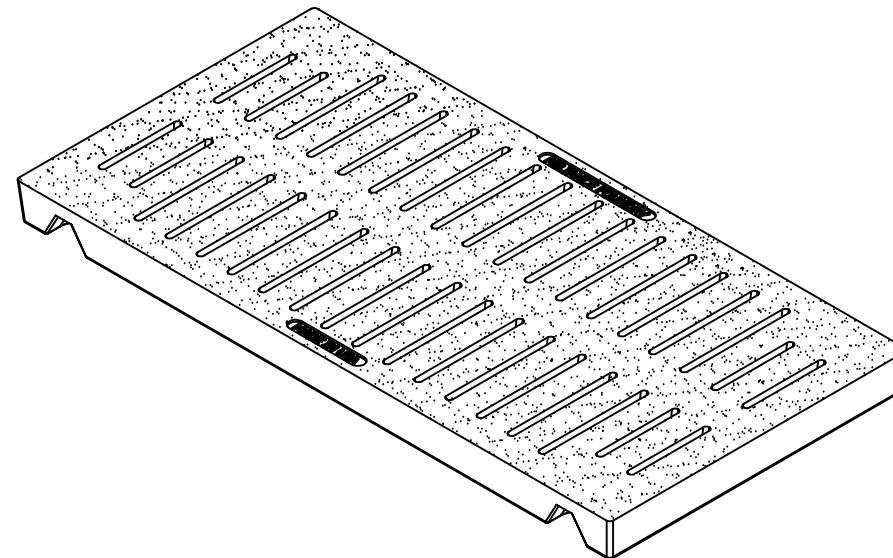

# Trench Grate R-4990-CX

## General Description:

R-4990-CX  
TYPE P

## Specifications:

Length: 24"  
Width: 12"  
Weight: 69lbs  
Material: Cast Gray Iron  
ASTM A-48, Class 35B