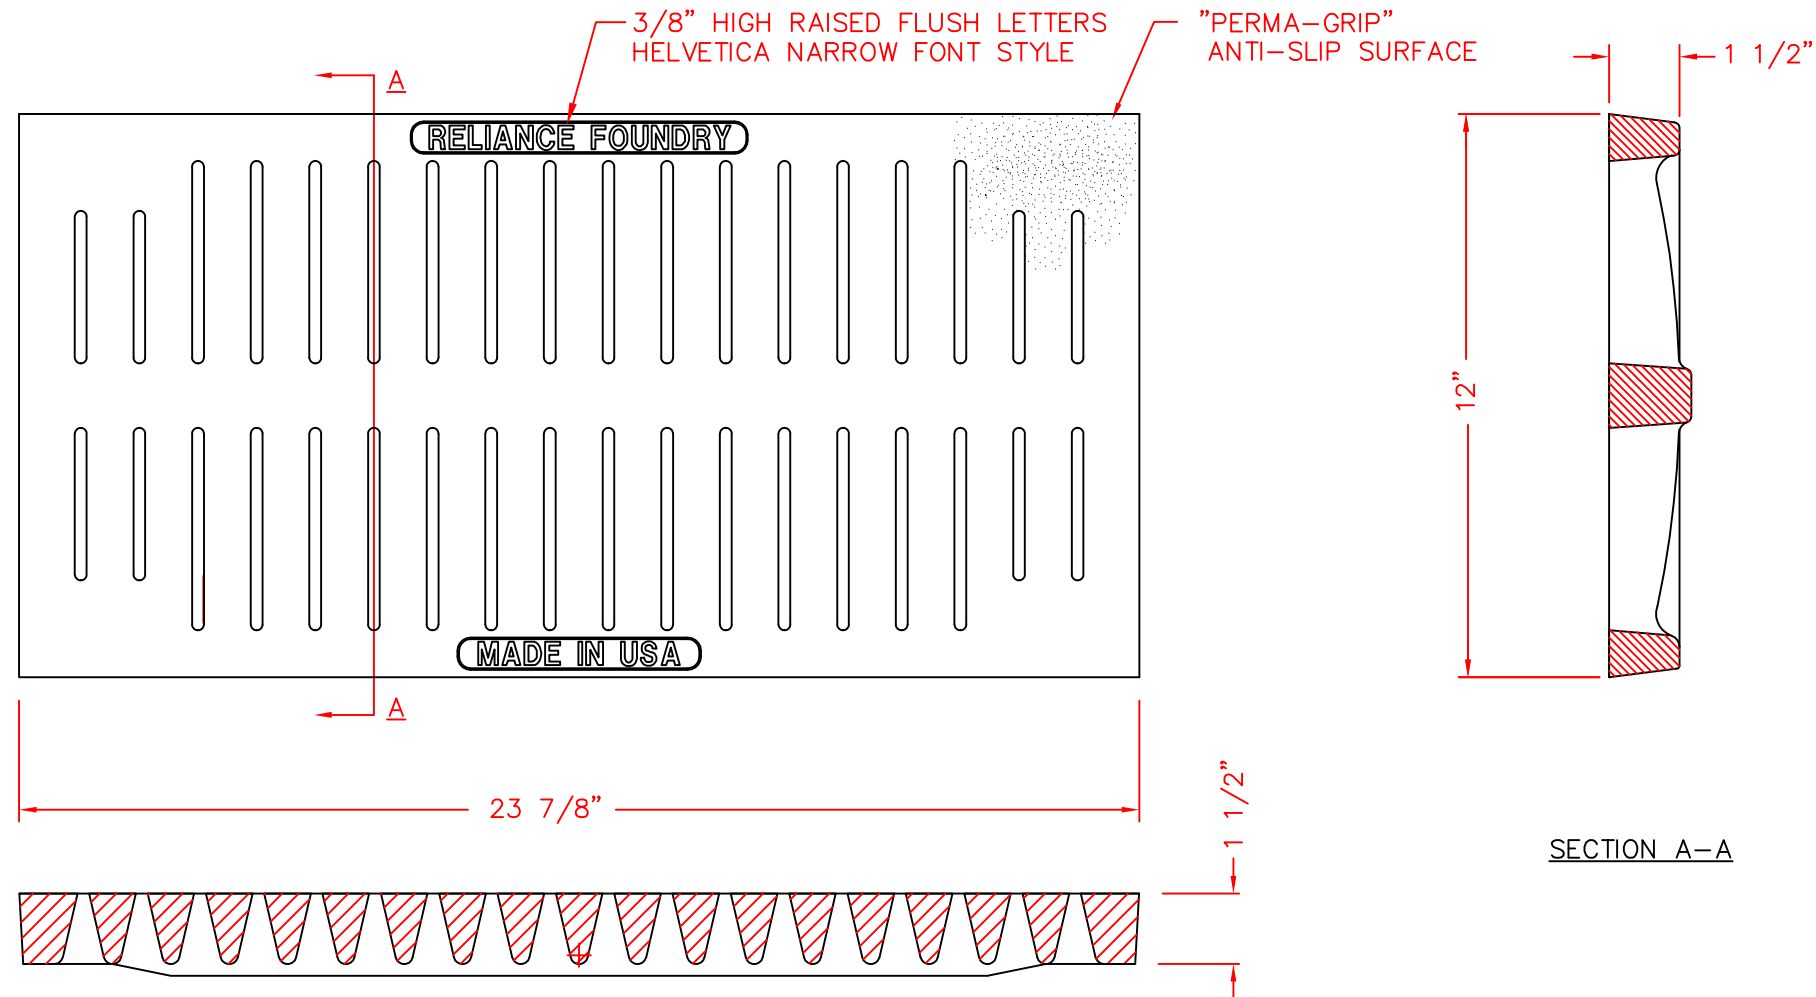

# Trench Grate R-4990-CX

## General Description:

R-4990-CX  
TYPE P

## Specifications:

Length: 24"  
Width: 12"  
Weight: 69lbs  
Material: Cast Gray Iron  
ASTM A-48, Class 35B

TITLE

Trench Grate R-4990-CX

SIZE  
C

DWG NO

06453129

REV  
C1

NOT TO SCALE

SHEET 1 OF 1