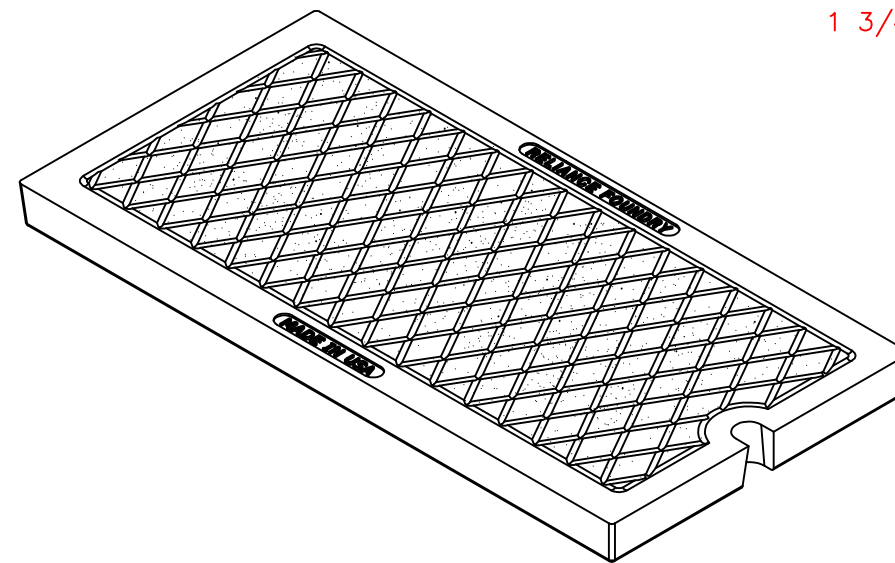

# Trench Grate R-4990-CX

## General Description:

R-4990-CX  
TYPE D.

## Specifications:

Length: 24"  
Width: 12"  
Weight: 80 lbs  
Material: Cast Gray Iron  
ASTM A-48, Class 35B