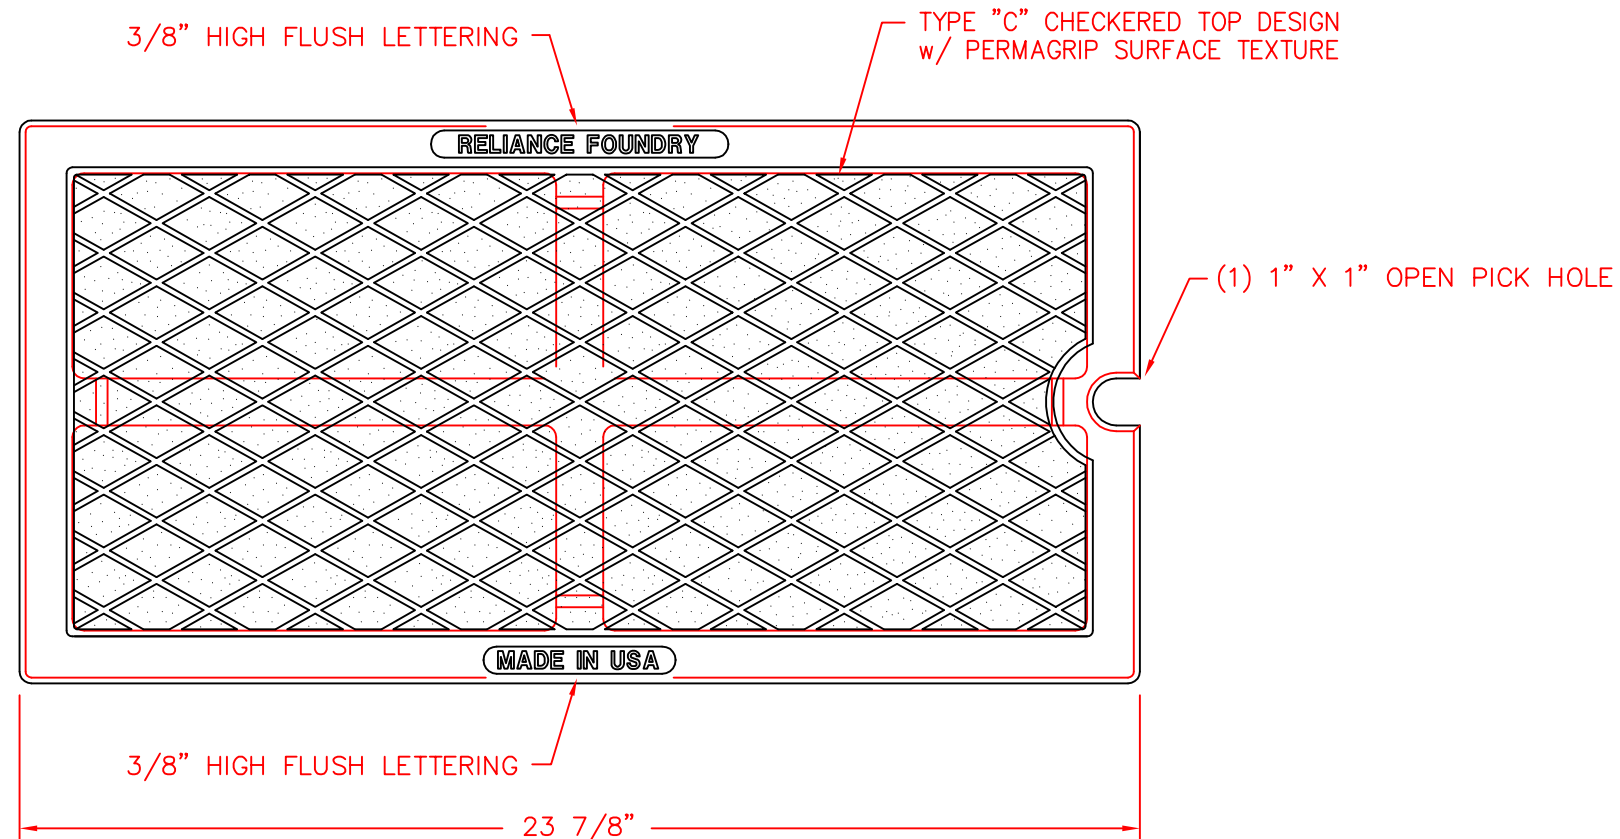

# Trench Grate R-4990-CX

## General Description:

R-4990-CX  
TYPE D.

## Specifications:

Length: 24"  
Width: 12"  
Weight: 80 lbs  
Material: Cast Gray Iron  
ASTM A-48, Class 35B

TITLE			Trench Grate R-4990-CX		
SIZE C	DWG NO	06453124		REV	C1
NOT TO SCALE			SHEET 1 OF 1		