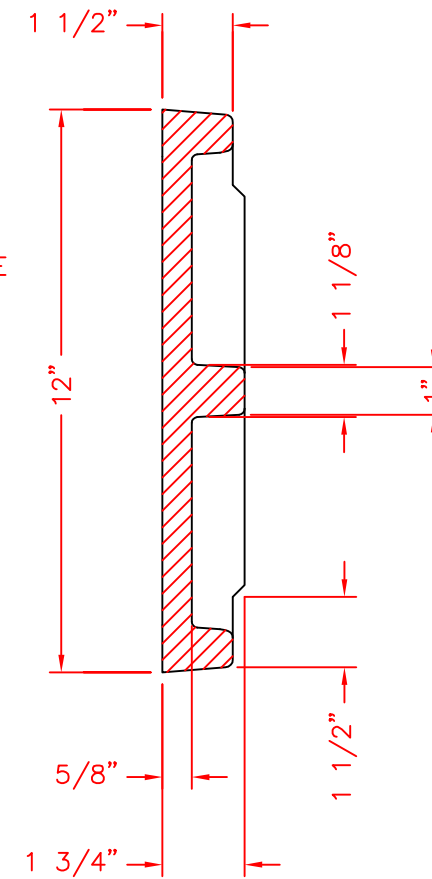

# Trench Grate R-4990-CX

## General Description:

R-4990-CX  
TYPE D.

## Specifications:

Length: 24"  
Width: 12"  
Weight: 80 lbs  
Material: Cast Gray Iron  
ASTM A-48, Class 35B

TITLE			Trench Grate R-4990-CX		
SIZE C	DWG NO	06453124		REV	C1
NOT TO SCALE			SHEET 1 OF 1		