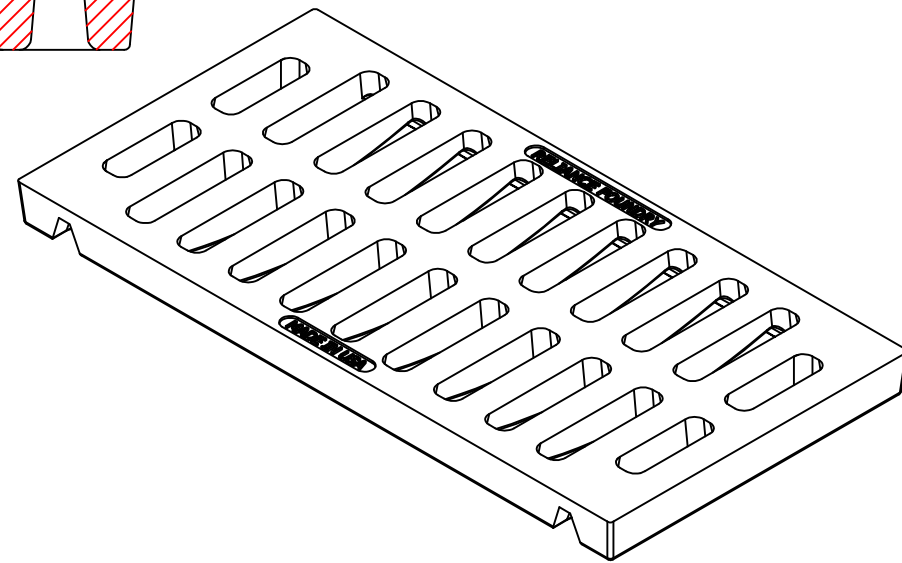

# Trench Grate R-4990-CX

## General Description:

R-4990-CX  
TYPE A

## Specifications:

Length: 24"  
Width: 12"  
Weight: 53lbs  
Material: Cast Gray Iron  
ASTM A-48, Class 35B