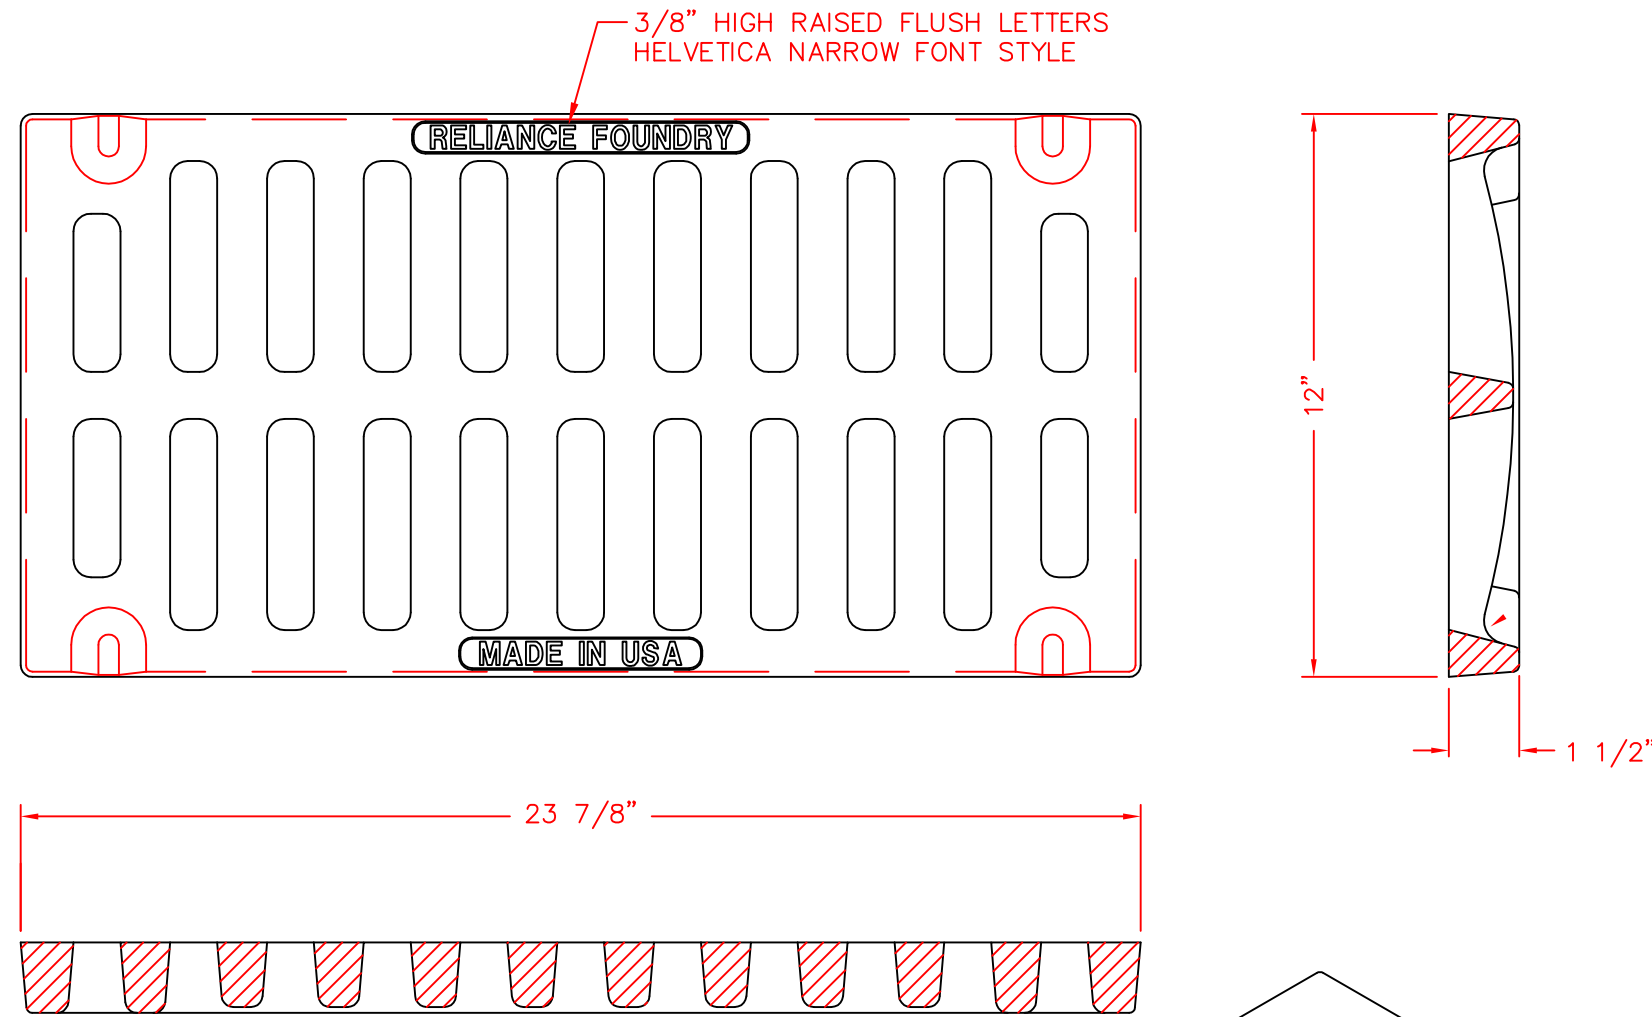

# Trench Grate R-4990-CX

## General Description:

R-4990-CX  
TYPE A

## Specifications:

Length: 24"  
Width: 12"  
Weight: 53lbs  
Material: Cast Gray Iron  
ASTM A-48, Class 35B

TITLE

Trench Grate R-4990-CX

SIZE  
C

DWG NO

06453121

REV  
C1

NOT TO SCALE

SHEET 1 OF 1