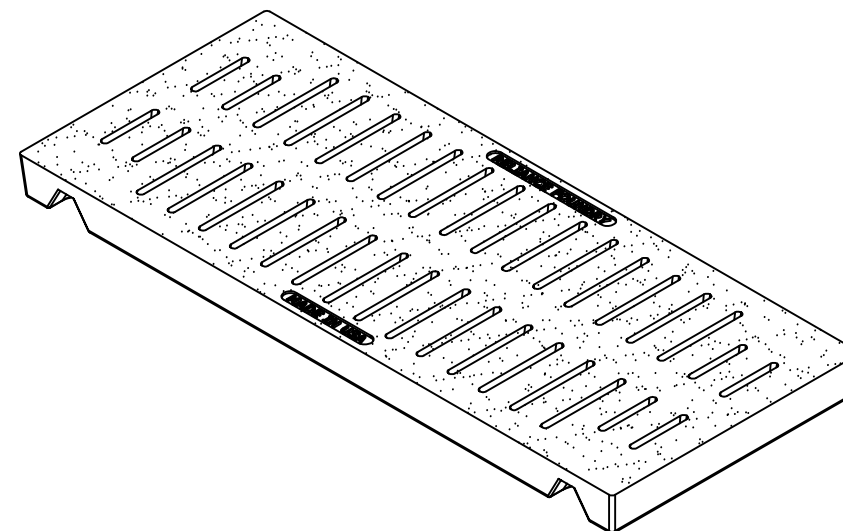

# Trench Grate R-4990-BX

## General Description:

R-4990-BX  
TYPE P

## Specifications:

Length: 24"  
Width: 10"  
Weight: 61 lbs  
Material: Cast Gray Iron  
ASTM A-48, Class 35B