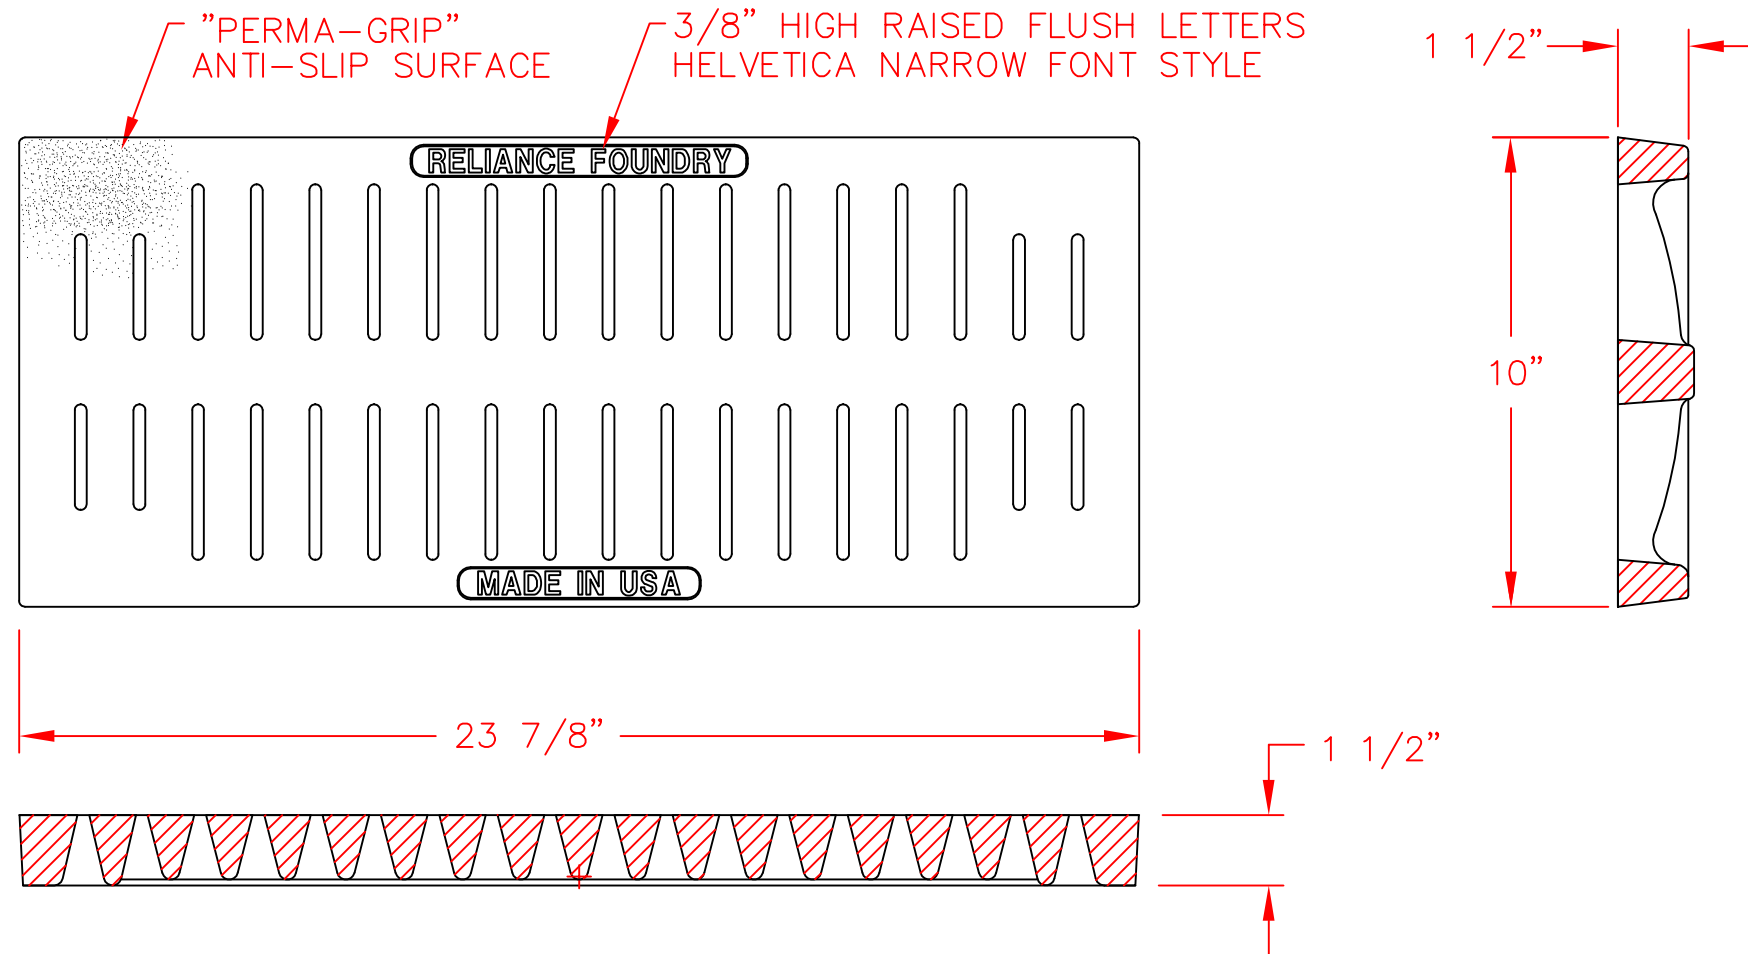

# Trench Grate R-4990-BX

## General Description:

R-4990-BX  
TYPE P

## Specifications:

Length: 24"  
Width: 10"  
Weight: 61 lbs  
Material: Cast Gray Iron  
ASTM A-48, Class 35B

TITLE		
Trench Grate R-4990-BX		
SIZE C	DWG NO 06453109	REV C1
NOT TO SCALE	SHEET 1 OF 1	