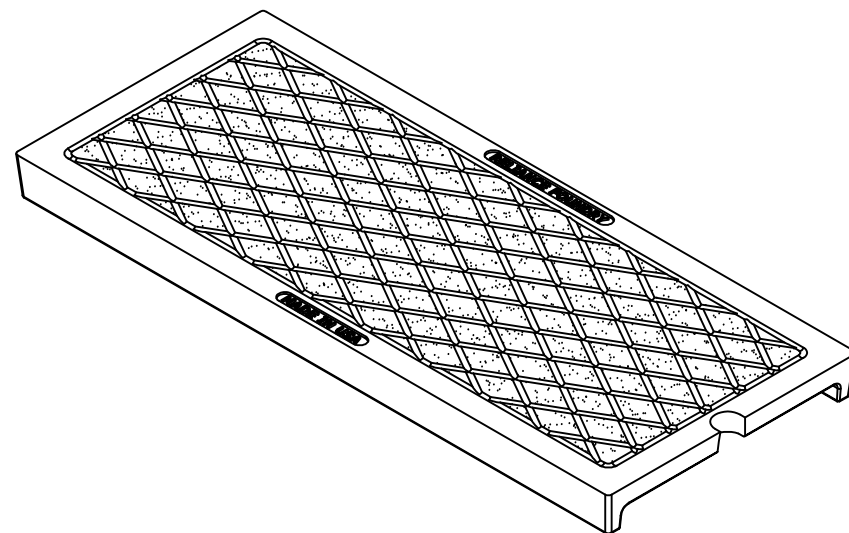

Trench Grate R-4990-BX

General Description:

R-4990-BX
TYPE D

Specifications:

Length: 24"
Width: 10"
Weight: 51lbs
Material: Cast Gray Iron
ASTM A-48, Class 35B

Finish:

- Black

RELIANCE FOUNDRY
— SINCE 1925 —

Unit 207, 6450 - 148 Street, Surrey, BC V3S 7G7, Canada
1-877-789-3245 info@reliance-foundry.com
www.reliance-foundry.com

TITLE

Trench Grate R-4990-BX

SIZE
C

DWG NO

06453104

REV
C1

NOT TO SCALE