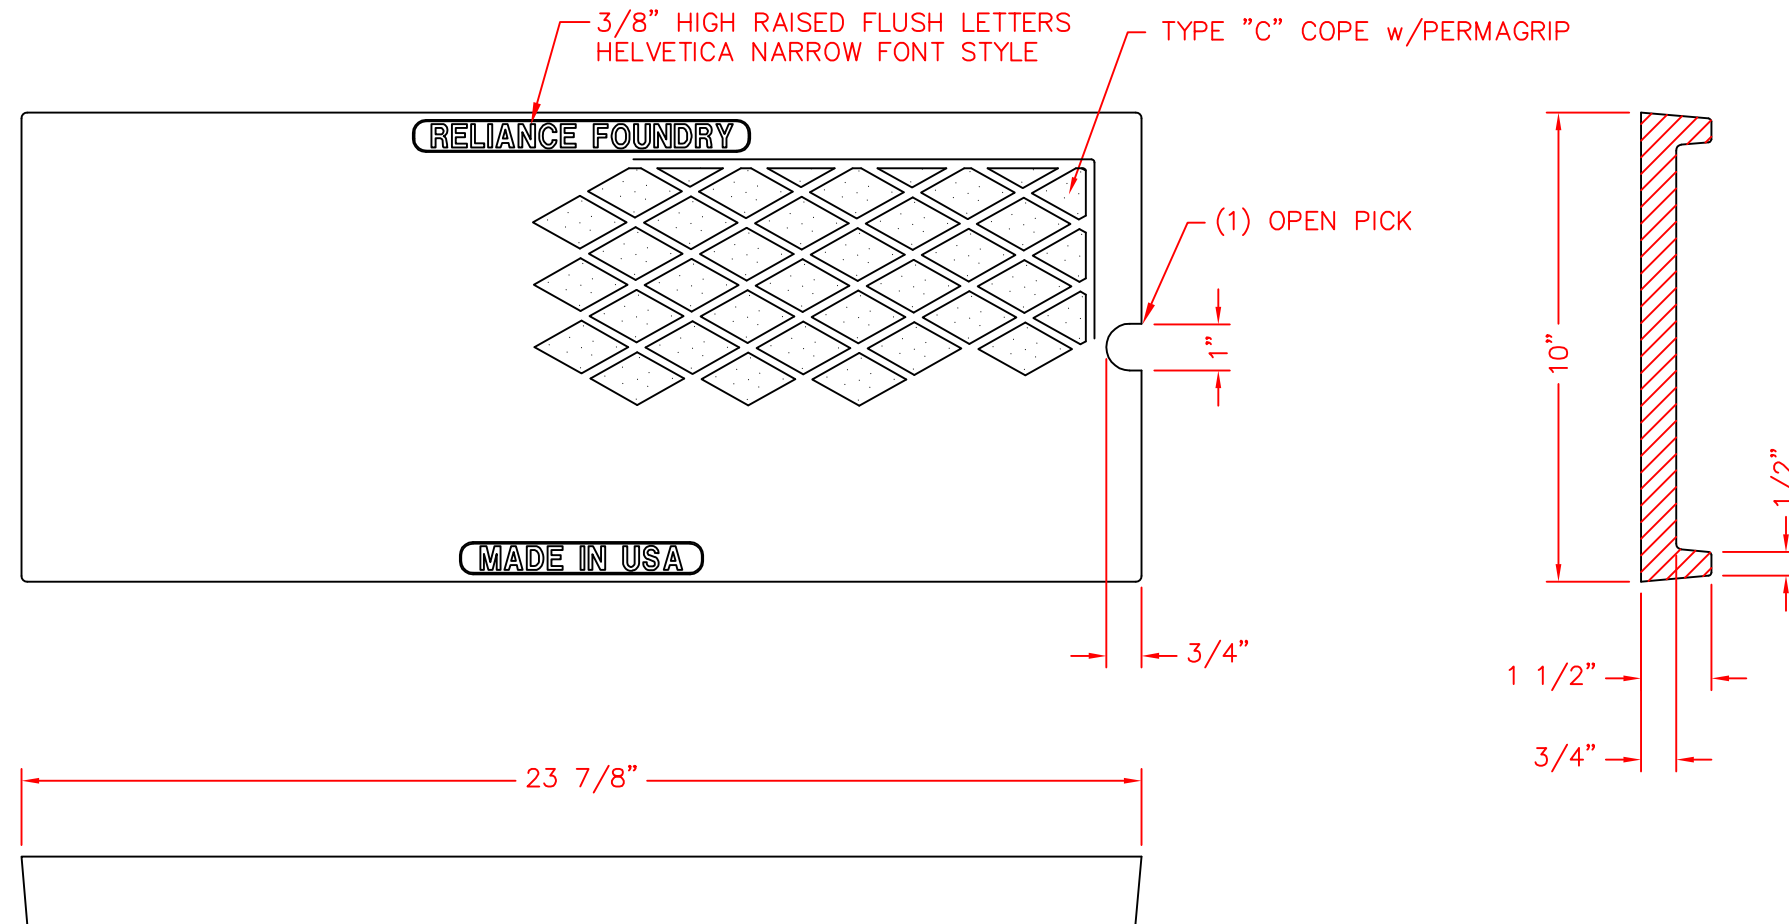

Trench Grate R-4990-BX

General Description:

R-4990-BX
TYPE D

Specifications:

Length: 24"
Width: 10"
Weight: 51lbs
Material: Cast Gray Iron
ASTM A-48, Class 35B

Finish:

- Black

RELIANCE FOUNDRY
— SINCE 1925 —

Unit 207, 6450 - 148 Street, Surrey, BC V3S 7G7, Canada
1-877-789-3245 info@reliance-foundry.com
www.reliance-foundry.com

TITLE

Trench Grate R-4990-BX

SIZE
C

DWG NO

06453104

REV
C1

NOT TO SCALE