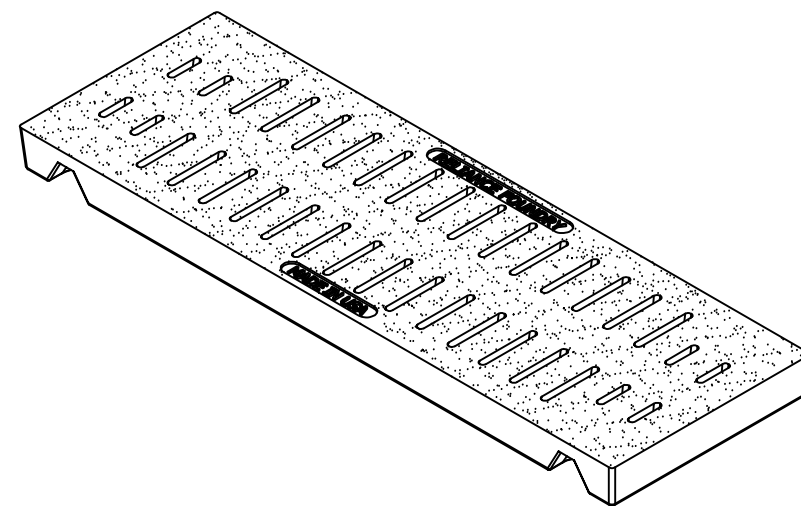

# Trench Grate R-4990-AX

SECTION A-A

## General Description:

R-4990-AX  
TYPE P

## Specifications:

Length: 24"  
Width: 8"  
Weight: 47 lbs  
Material: Cast Gray Iron  
ASTM A-48, Class 35B