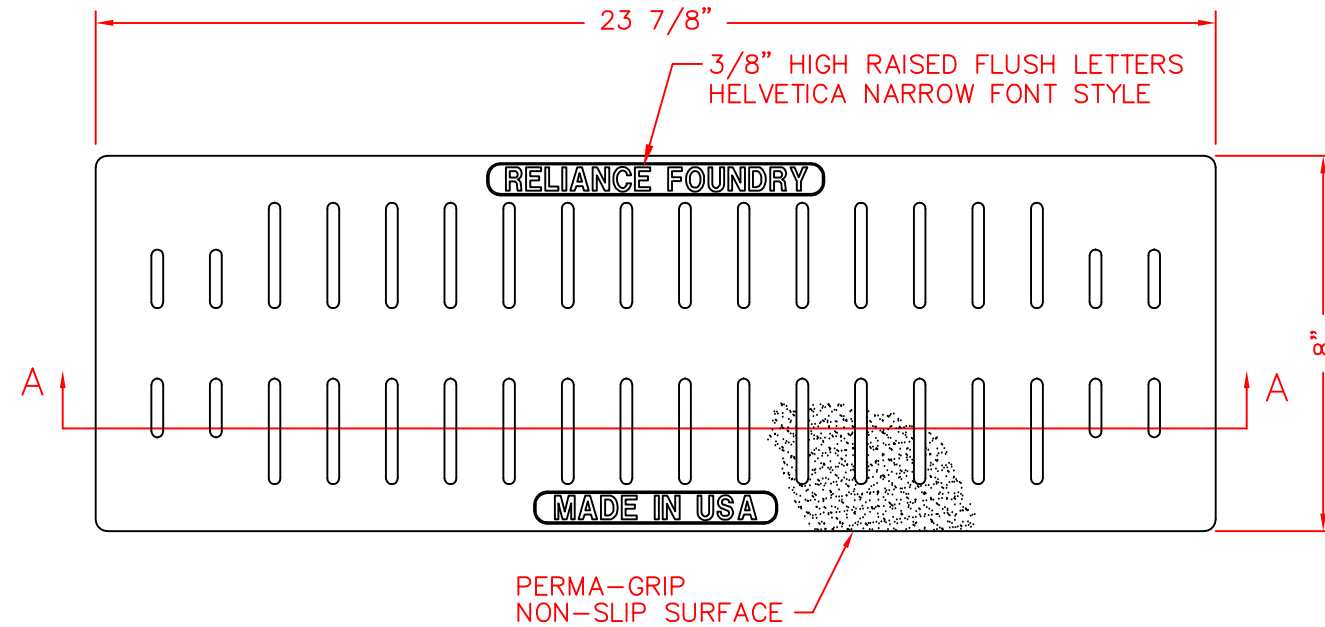

# Trench Grate R-4990-AX

SECTION A-A

## General Description:

R-4990-AX  
TYPE P

## Specifications:

Length: 24"  
Width: 8"  
Weight: 47 lbs  
Material: Cast Gray Iron  
ASTM A-48, Class 35B

TITLE  
**Trench Grate R-4990-AX**

SIZE C	DWG NO <b>06453089</b>	REV C1
-----------	---------------------------	-----------

NOT TO SCALE	SHEET 1 OF 1
--------------	--------------