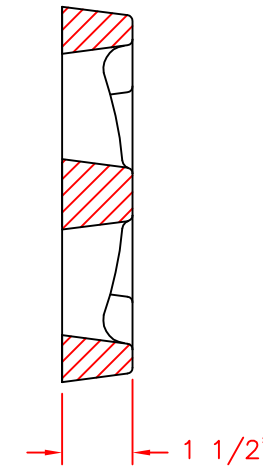

# Trench Grate R-4990-AX

SECTION A-A

## General Description:

R-4990-AX  
TYPE P

## Specifications:

Length: 24"  
Width: 8"  
Weight: 47 lbs  
Material: Cast Gray Iron  
ASTM A-48, Class 35B

TITLE  
**Trench Grate R-4990-AX**

SIZE C	DWG NO <b>06453089</b>	REV C1
-----------	---------------------------	-----------

NOT TO SCALE	SHEET 1 OF 1
--------------	--------------