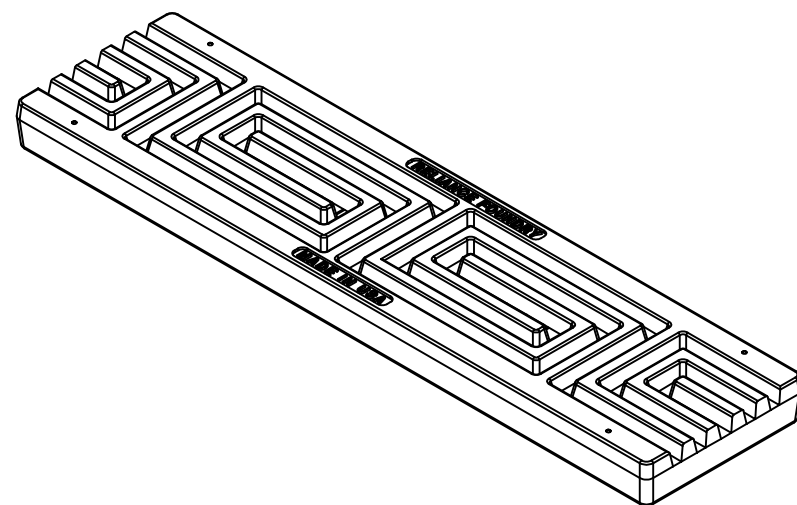

# TRENCH GRATE

**General Description:**  
 R-4989 Trench Grate  
 Type GREEK KEY

**Specifications:**  
 Length: 24"

Width: 6"

Weight: 23 lbs

Material: Cast Gray Iron  
 ASTM A-48, Class 35B

Finish:

Black

**TRENCH GRATE R-4989**

SCALE  
 1/4"=1"

DWG NO

**06453066**

REV  
 0