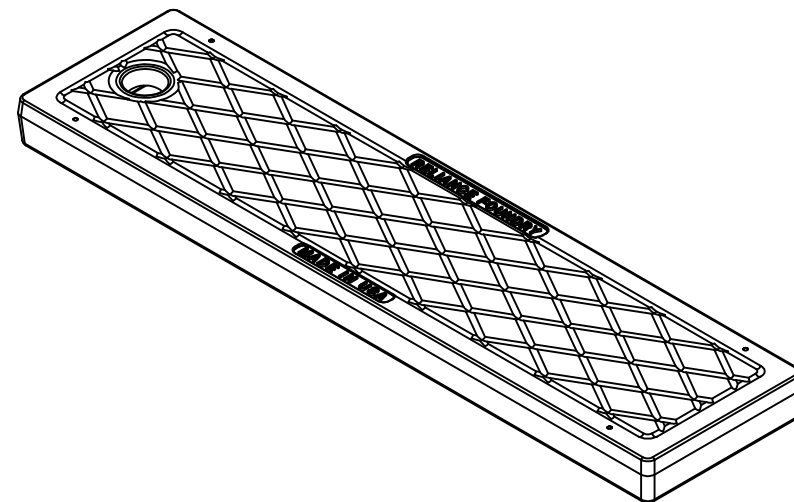

TRENCH GRATE

General Description:
R-4989 Trench Grate
Type D

Specifications:
Length: 24"

Width: 6"

Weight: 29 lbs

Material: Cast Gray Iron
ASTM A-48, Class 35B

Finish:
Black

RELIANCE FOUNDRY
SINCE 1925

Unit 207, 6450 - 148 Street, Surrey, BC V3S 7G7, Canada
1-877-789-3245 info@reliance-foundry.com
www.reliance-foundry.com

TITLE

TRENCH GRATE R-4989

SCALE
1/4"=1"

DWG NO

06453064

REV
0