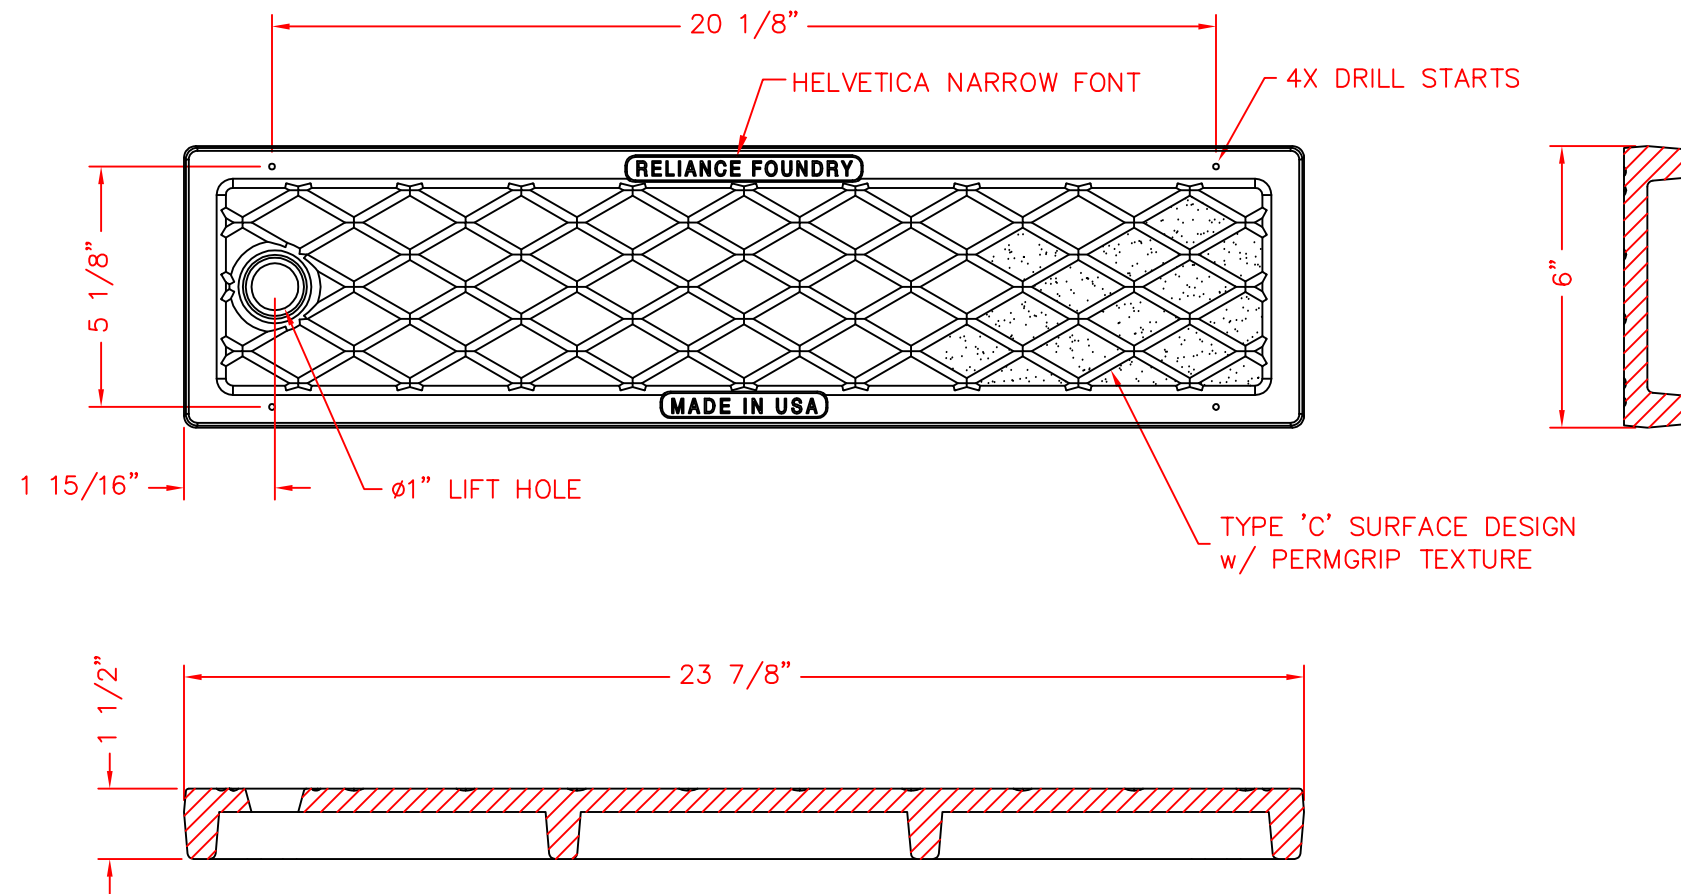

TRENCH GRATE

General Description:
R-4989 Trench Grate
Type D

Specifications:
Length: 24"

Width: 6"

Weight: 29 lbs

Material: Cast Gray Iron
ASTM A-48, Class 35B

Finish:
Black

RELIANCE FOUNDRY
SINCE 1925

Unit 207, 6450 - 148 Street, Surrey, BC V3S 7G7, Canada
1-877-789-3245 info@reliance-foundry.com
www.reliance-foundry.com

TITLE

TRENCH GRATE R-4989

SCALE
1/4"=1"

DWG NO

06453064

REV
0