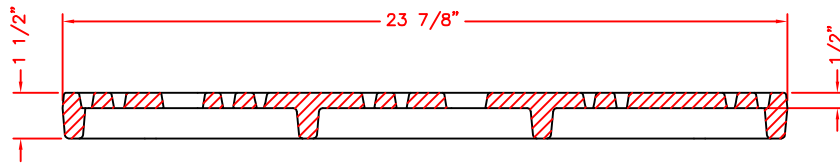

TRENCH GRATE

General Description:

R-4989 Trench Grate
Carriage

Specifications:

Length: 24"

Width: 6"

Weight: 26 lbs

Material: Cast Gray Iron
ASTM A-48, Class 35B

Finish:

Black

RELIANCE FOUNDRY
SINCE 1925

Unit 207, 6450 - 148 Street, Surrey, BC V3S 7G7, Canada
1-877-789-3245 info@reliance-foundry.com
www.reliance-foundry.com

TITLE

TRENCH GRATE R-4989

SCALE
1/4"=1"

DWG NO