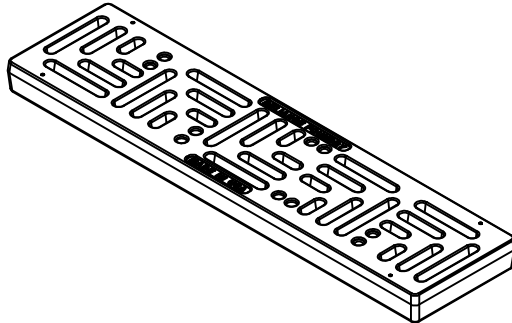

TRENCH GRATE

General Description:

R-4989 Trench Grate
Carriage

Specifications:

Length: 24"

Width: 6"

Weight: 26 lbs

Material: Cast Gray Iron
ASTM A-48, Class 35B

Finish:

Black

RELIANCE FOUNDRY
SINCE 1925

Unit 207, 6450 - 148 Street, Surrey, BC V3S 7G7, Canada
1-877-789-3245 info@reliance-foundry.com
www.reliance-foundry.com

TITLE

TRENCH GRATE R-4989

SCALE
1/4"=1"

DWG NO