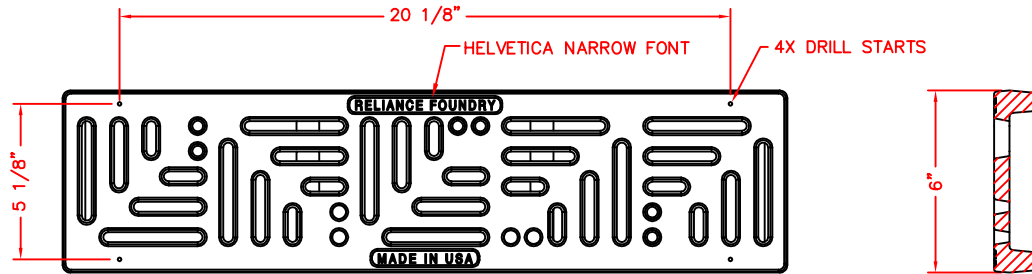

TRENCH GRATE

General Description:

R-4989 Trench Grate
Carriage

Specifications:

Length: 24"

Width: 6"

Weight: 26 lbs

Material: Cast Gray Iron
ASTM A-48, Class 35B

Finish:

Black

RELIANCE FOUNDRY
SINCE 1925

Unit 207, 6450 - 148 Street, Surrey, BC V3S 7G7, Canada
1-877-789-3245 info@reliance-foundry.com
www.reliance-foundry.com

TITLE

TRENCH GRATE R-4989

SCALE
1/4"=1"

DWG NO