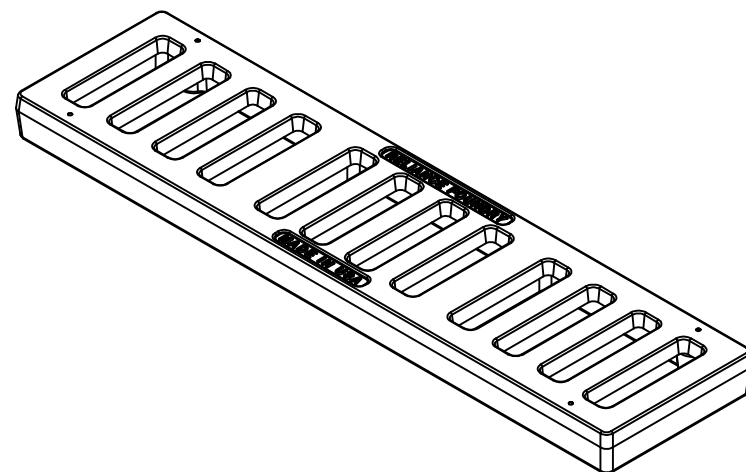

Trench Grate

General Description:

R-4989 Trench Grate
Type A

Specifications:

Length: 24"

Width: 6"

Weight: 25 lbs

Material: Cast Gray Iron
ASTM A-48, Class 35B

Finish:

Black

RELIANCE FOUNDRY
— SINCE 1925 —

Unit 207, 6450 - 148 Street, Surrey, BC V3S 7G7, Canada
1-877-789-3245 info@reliance-foundry.com
www.reliance-foundry.com

TITLE

Trench Grate R-4989

SIZE
C

DWG NO

06453061

REV
C1

NOT TO SCALE

SHEET 1 OF 1