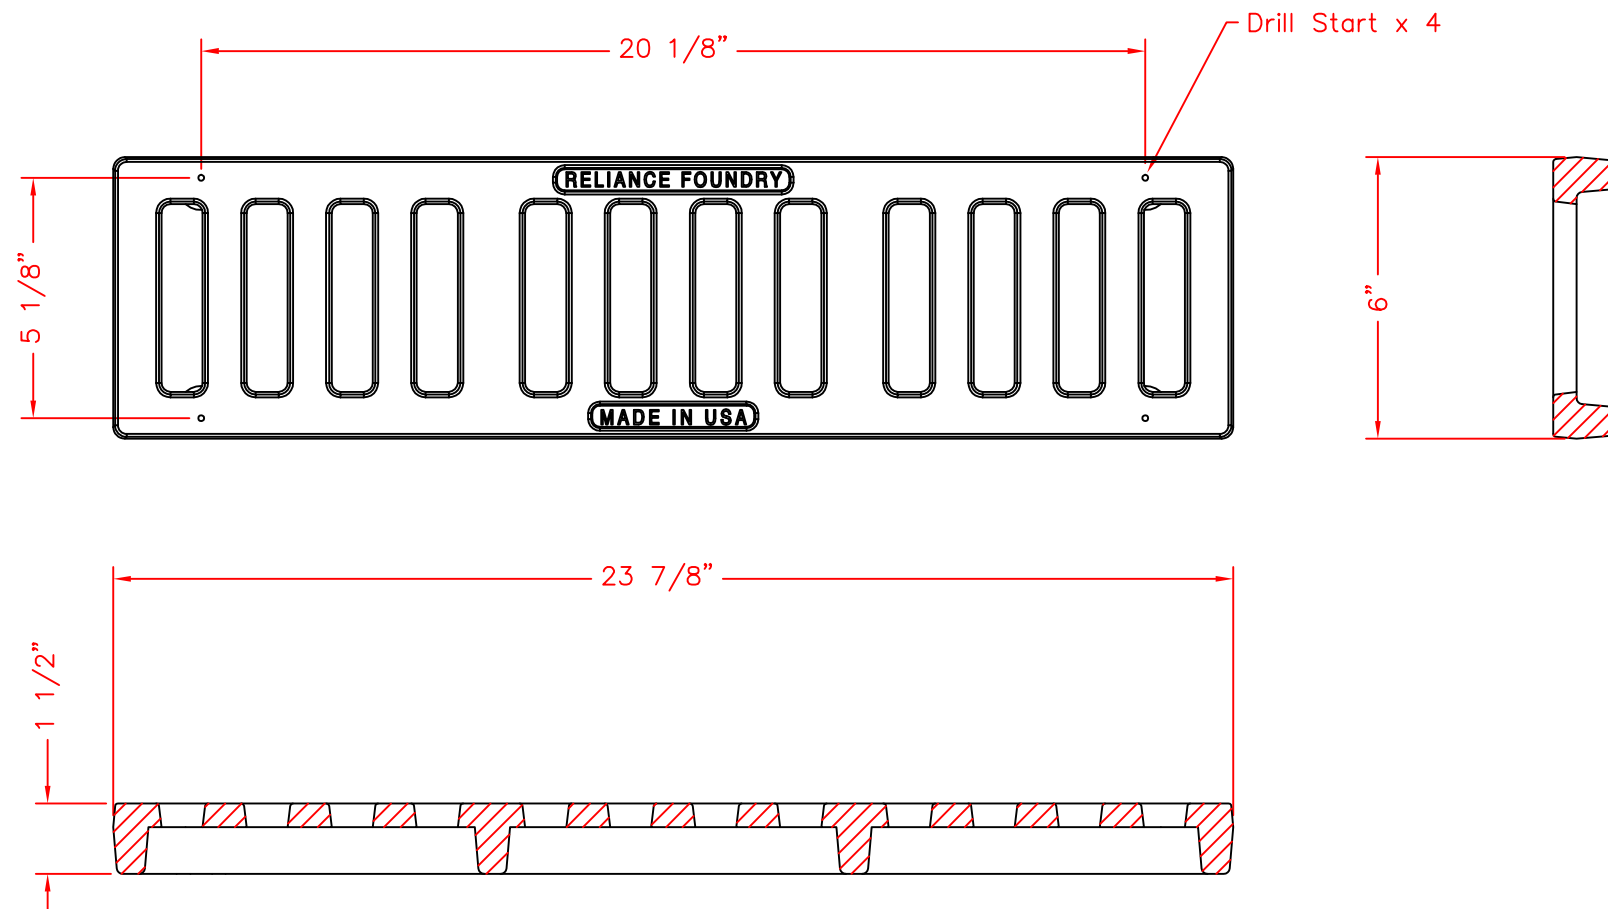

Trench Grate

General Description:

R-4989 Trench Grate
Type A

Specifications:

Length: 24"

Width: 6"

Weight: 25 lbs

Material: Cast Gray Iron
ASTM A-48, Class 35B

Finish:

Black

RELIANCE FOUNDRY
— SINCE 1925 —

Unit 207, 6450 - 148 Street, Surrey, BC V3S 7G7, Canada
1-877-789-3245 info@reliance-foundry.com
www.reliance-foundry.com

TITLE

Trench Grate R-4989

SIZE
C

DWG NO

06453061

REV
C1

NOT TO SCALE

SHEET 1 OF 1