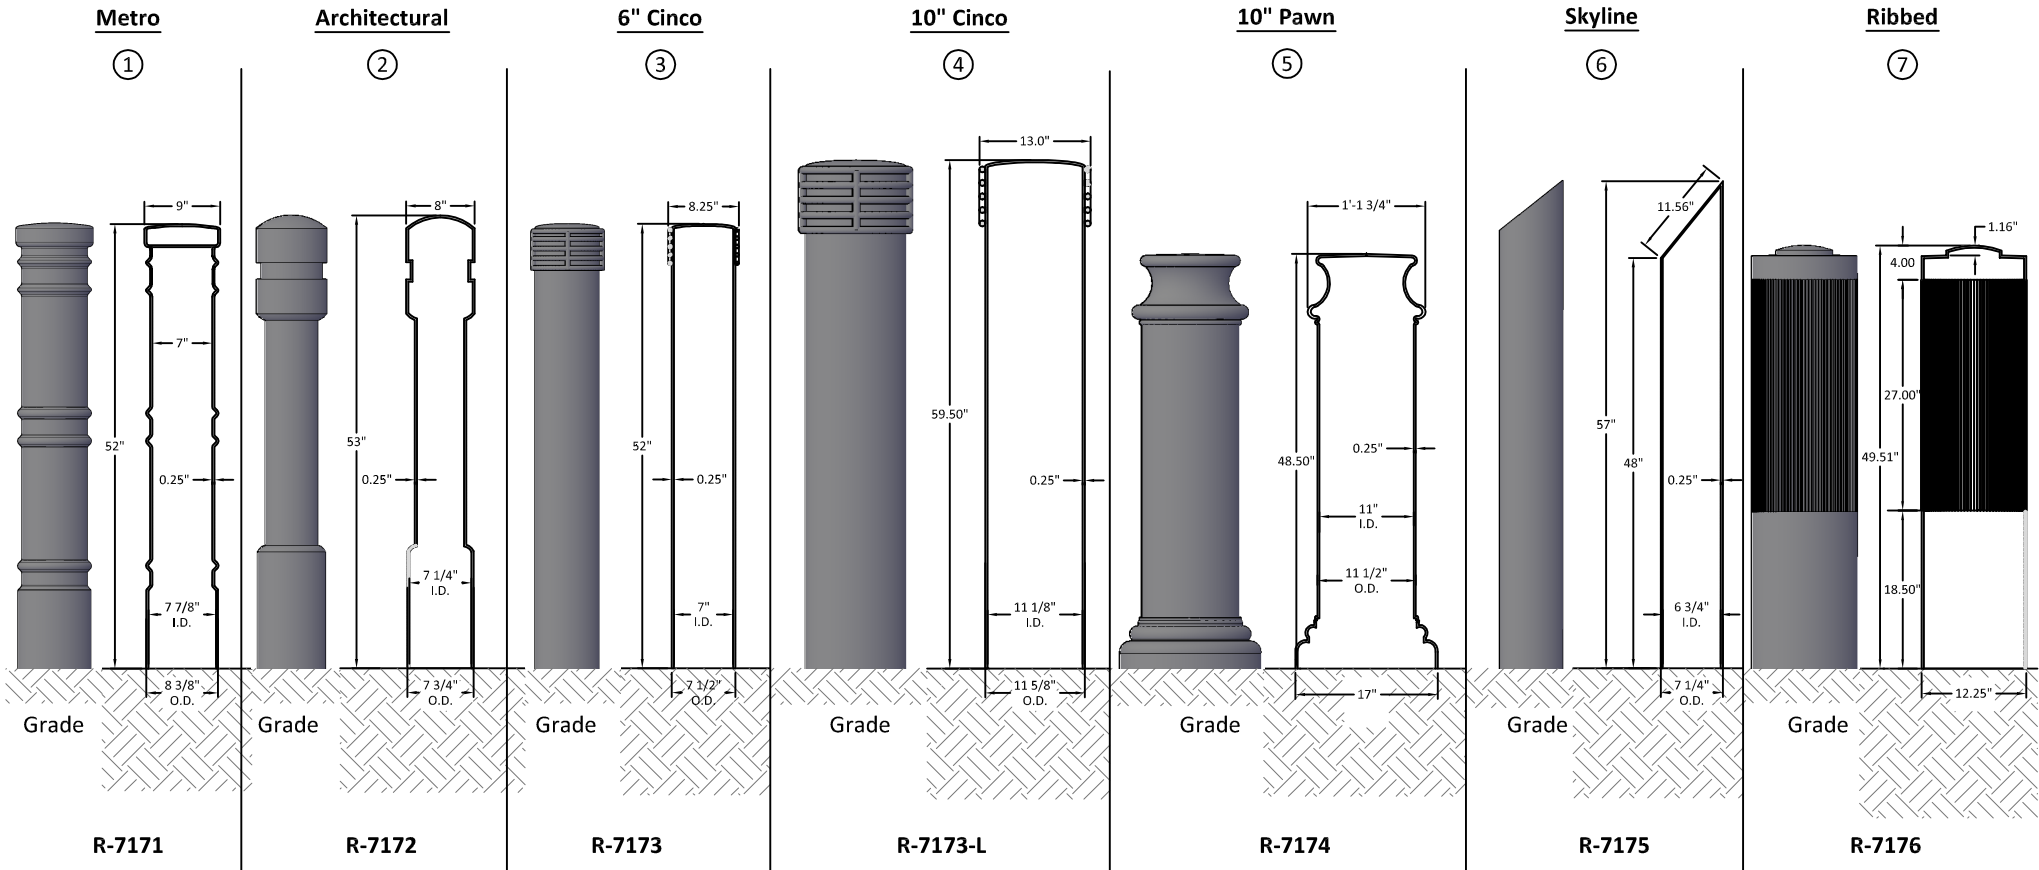

Decorative Bollards Covers

| Decorative Bollards Covers | | | | | | |
|----------------------------|-------------|-----------------------------|-----------------------|--------|------------------------------------|--------------------------------|
| Item | Part Number | (Drawing) Description | Material | Weight | Maximun Interior Pipe Bollard Size | Post Cover Exterior Dimensions |
| 1 | R-7171 | Metro Bollard Cover | Polyehtylene (LDPE) | 12 lbs | 6 5/8" O.D. x 50" High MAXIMUM | 8 3/8" O.D. x 52" Long |
| 2 | R-7172 | Architectural Bollard Cover | Polyehtylene (LDPE) | 12 lbs | 6 5/8" O.D. x 50" High MAXIMUM | 7 3/4" O.D. x 53" Long |
| 3 | R-7173 | 6" Cinco Bollard Cover | Polyehtylene (LDPE) | 12 lbs | 6 5/8" O.D. x 50" High MAXIMUM | 7 1/2" O.D. x 52" Long |
| 4 | R-7173-L | 10" Cinco Bollard Cover | Polyehtylene (LDPE) | 15 lbs | 10 3/4" O.D. x 57" High MAXIMUM | 11 5/8" O.D. x 59 1/2" Long |
| 5 | R-7174 | 10" Pawn Bollard Cover | Polyehtylene (LDPE) | 15 lbs | 10 3/4" O.D. x 45" High MAXIMUM | 17" O.D. x 48 1/2" Long |
| 6 | R-7175 | Skyline Bollard Cover | Polyehtylene (LDPE) | 12 lbs | 6 5/8" O.D. x 47" High MAXIMUM | 7 1/4" O.D. x 57" Long |
| 7 | R-7176 | Ribbed Bollard Cover | Polyehtylene (LDPE) | 15 lbs | 10 3/4" O.D. x 45" High MAXIMUM | 11 1/2" O.D. x 48" Long |

| REV | DATE | DESCRIPTION | DR |
|---|------------|----------------|------|
| | | | |
| <div style="border: 2px solid black; padding: 10px; margin: 0 auto; width: 80%;"> <p style="font-size: 1.2em; margin: 0;">RELIANCE FOUNDRY</p> <p style="font-size: 0.8em; margin: 0;">SINCE 1925</p> <p style="font-size: 0.8em; margin: 0;">Unit 207, 6450 - 148 Street, Surrey, BC, Canada V3S-7G7 1-888-735-5680 - info@bollards.ca www.bollards.ca</p> </div> | | | |
| Decorative Bollards Covers, Models R-7171/72/73/73-L/74/75/76 | | | |
| SCALE | NTS | DRAWING NUMBER | SIZE |
| DESIGN | | R-71XX | REV. |
| DATE | 03/20/2014 | | A |