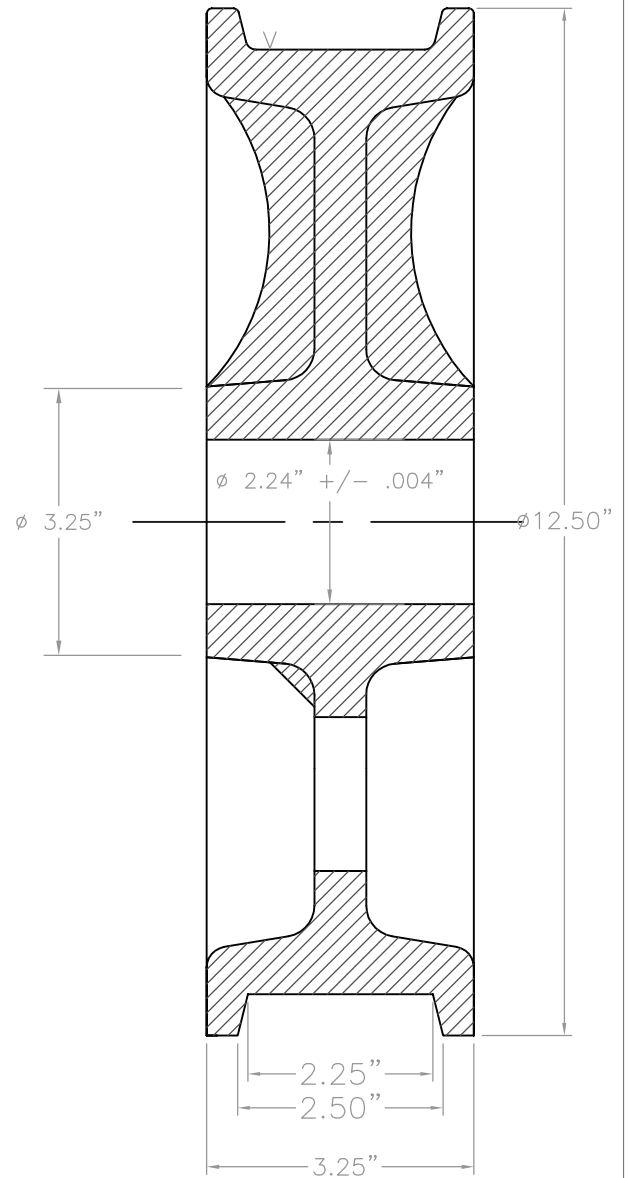

Material: CAST STEEL

RELIANCE FOUNDRY Co. Ltd.

#207 - 6450 148TH ST. SURREY BC V3S 7G7  
1-888-735-5680 WWW.RELIANCE-FOUNDRY.COM

RELIANCE FOUNDRY Co. Ltd.

DF WHEEL

COPYRIGHT RESERVED  
THIS PLAN AND DESIGN ARE, AND AT ALL TIMES, REMAIN THE EXCLUSIVE  
PROPERTY OF RELIANCE FOUNDRY CO. LTD. AND  
CANNOT BE USED OR REPRODUCED WITHOUT WRITTEN CONSENT.

FABRICATOR TO VERIFY ALL DIMENSIONS BEFORE PROCEEDING.  
DIMENSIONS ALWAYS TAKE PRECEDENCE OVER SCALE DIMENSIONS.  
ALL CONSTRUCTION SHALL COMPLY WITH THESE APPROVED  
DRAWINGS AND THE OWNER'S REPRESENTATIVE.

					RELIANCE FOUNDRY Co. Ltd.	
					DF WHEEL	
FILE			DATE JAN. 21/10		SCALE	
DRAWN			CHKD		APPR. BY.	
DESIGN			NUMBER R-3676		SIZE	REV.
ISSUE NO.	D M Y DATE	DESCRIPTION	DR	CH	APP	